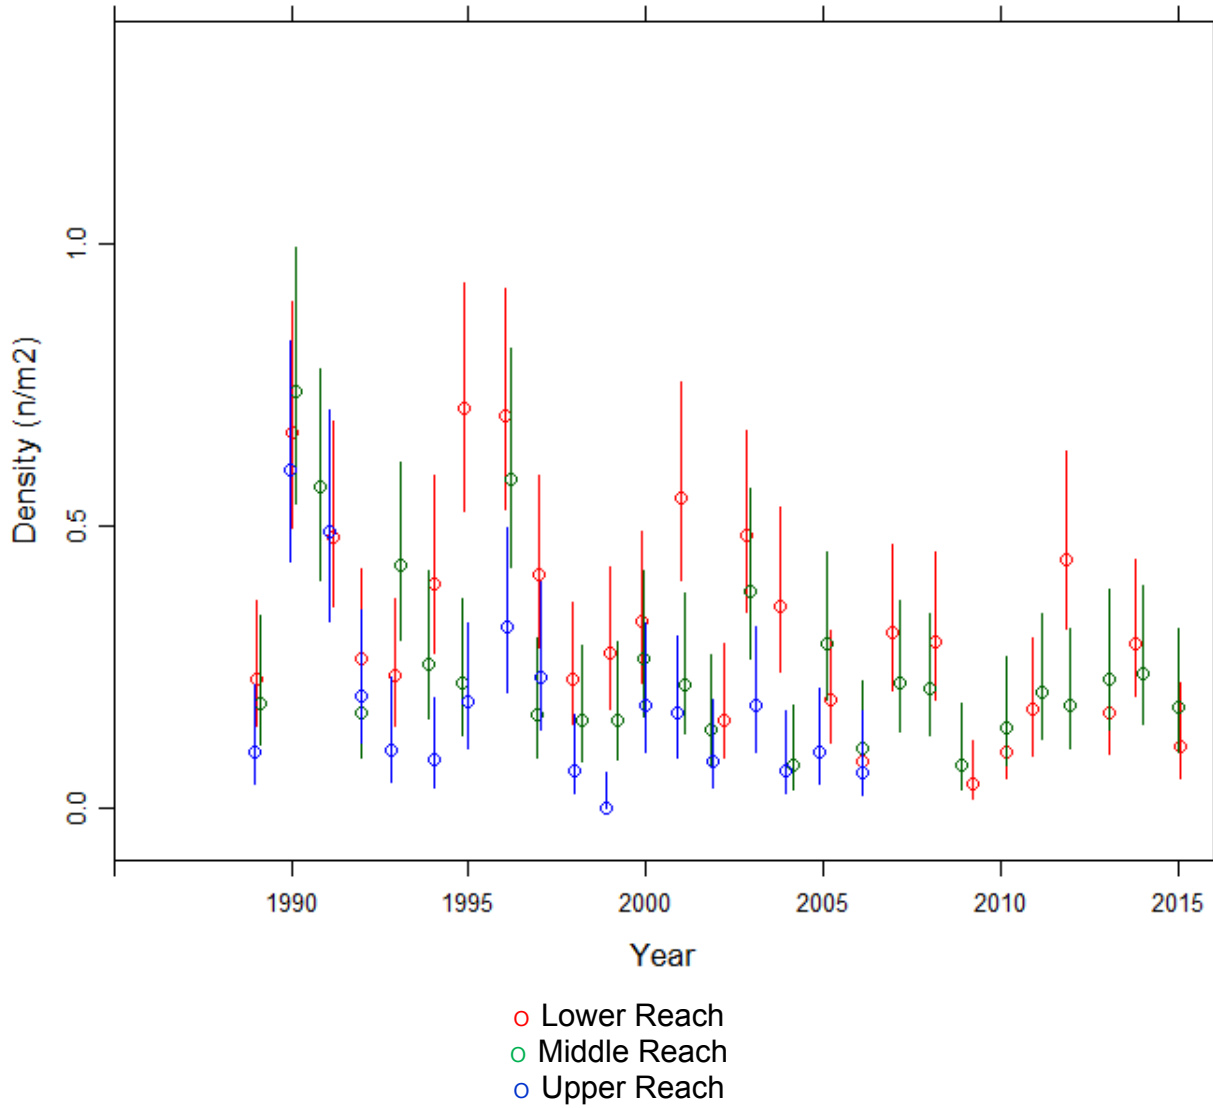

6.4.3. Fish data (for outflow stream)

6.4.3.1. Summary of Trout fry densities (numbers m⁻²), Lochnagar

Fishing no longer funded after 2015

6.4.3.2. Summary of Trout parr densities (numbers m⁻²), Lochnagar