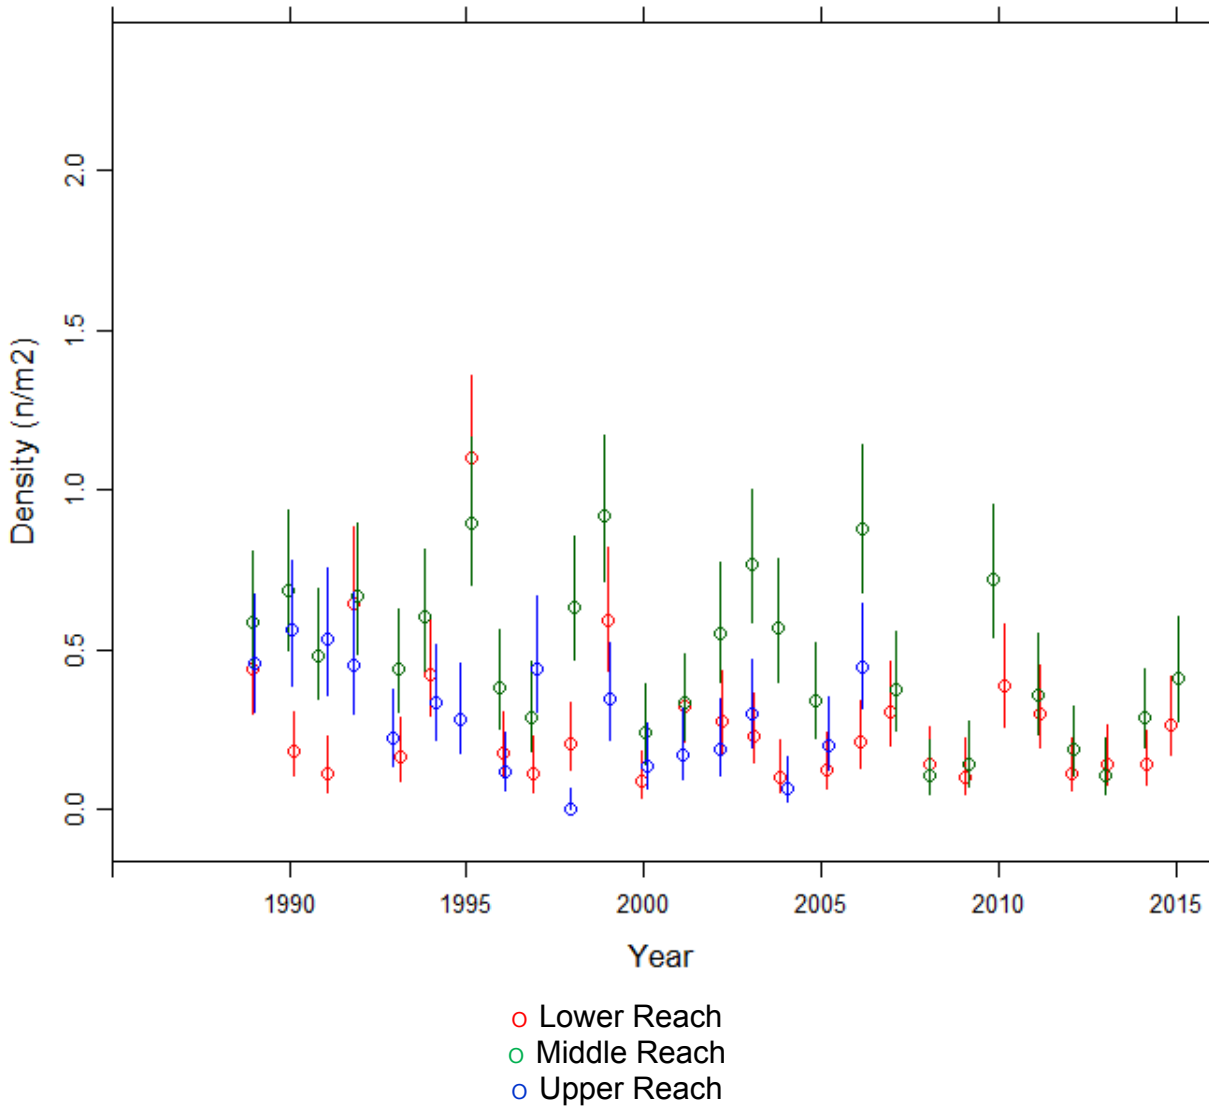

6.4.3. Fish data (for outflow stream)

6.4.3.1. Summary of Trout fry densities (numbers m⁻²), Lochnagar

Fishing no longer funded after 2015

6.4.3.2. Summary of Trout parr densities (numbers m⁻²), Lochnagar