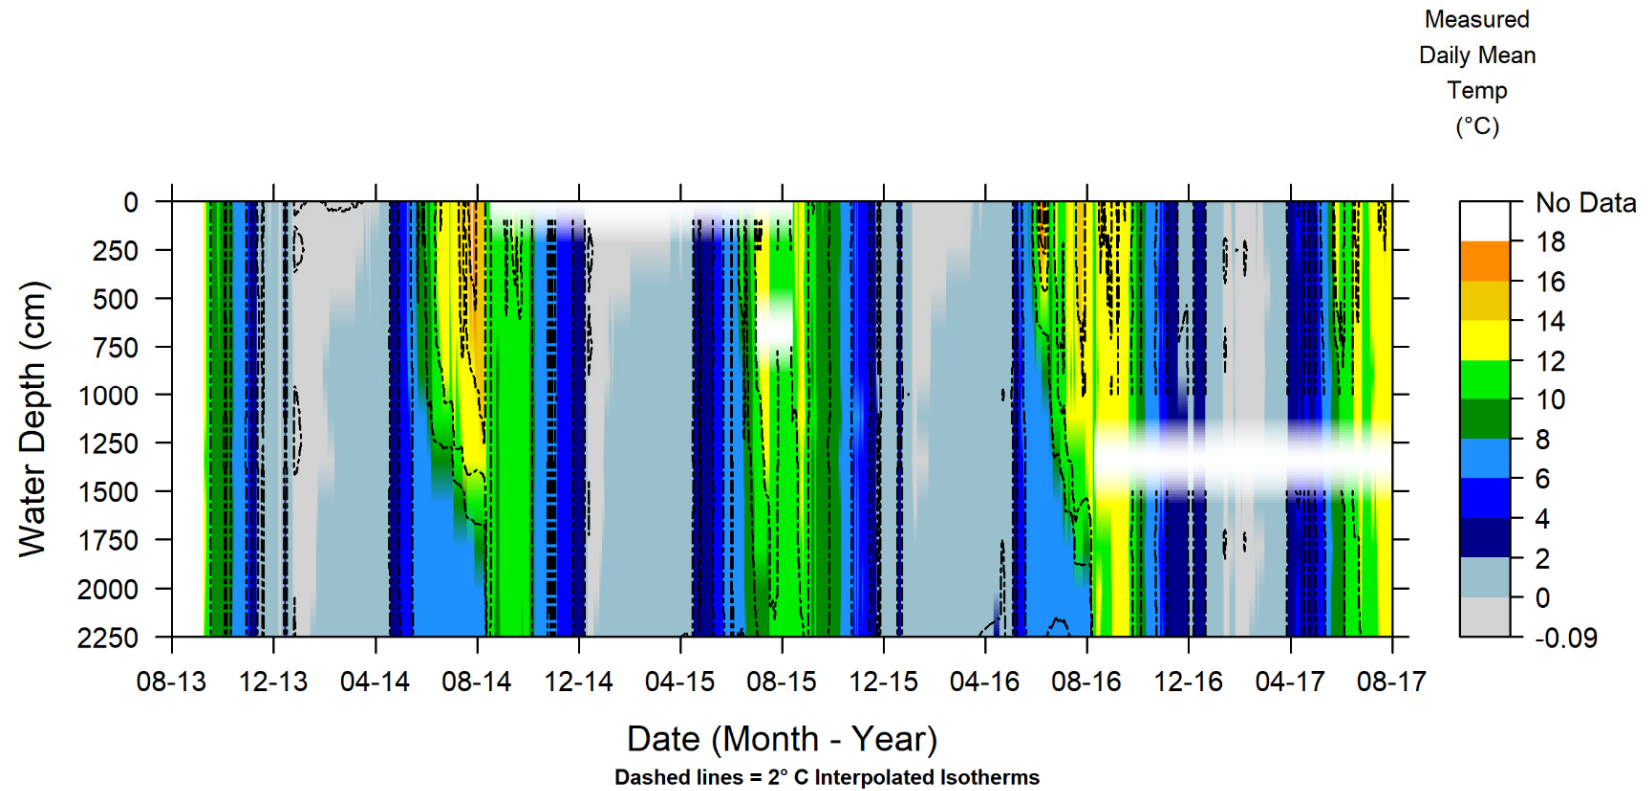

6.4.8. Thermistor chain data, Lochnagar

Top thermistor lost to ice 2014/15