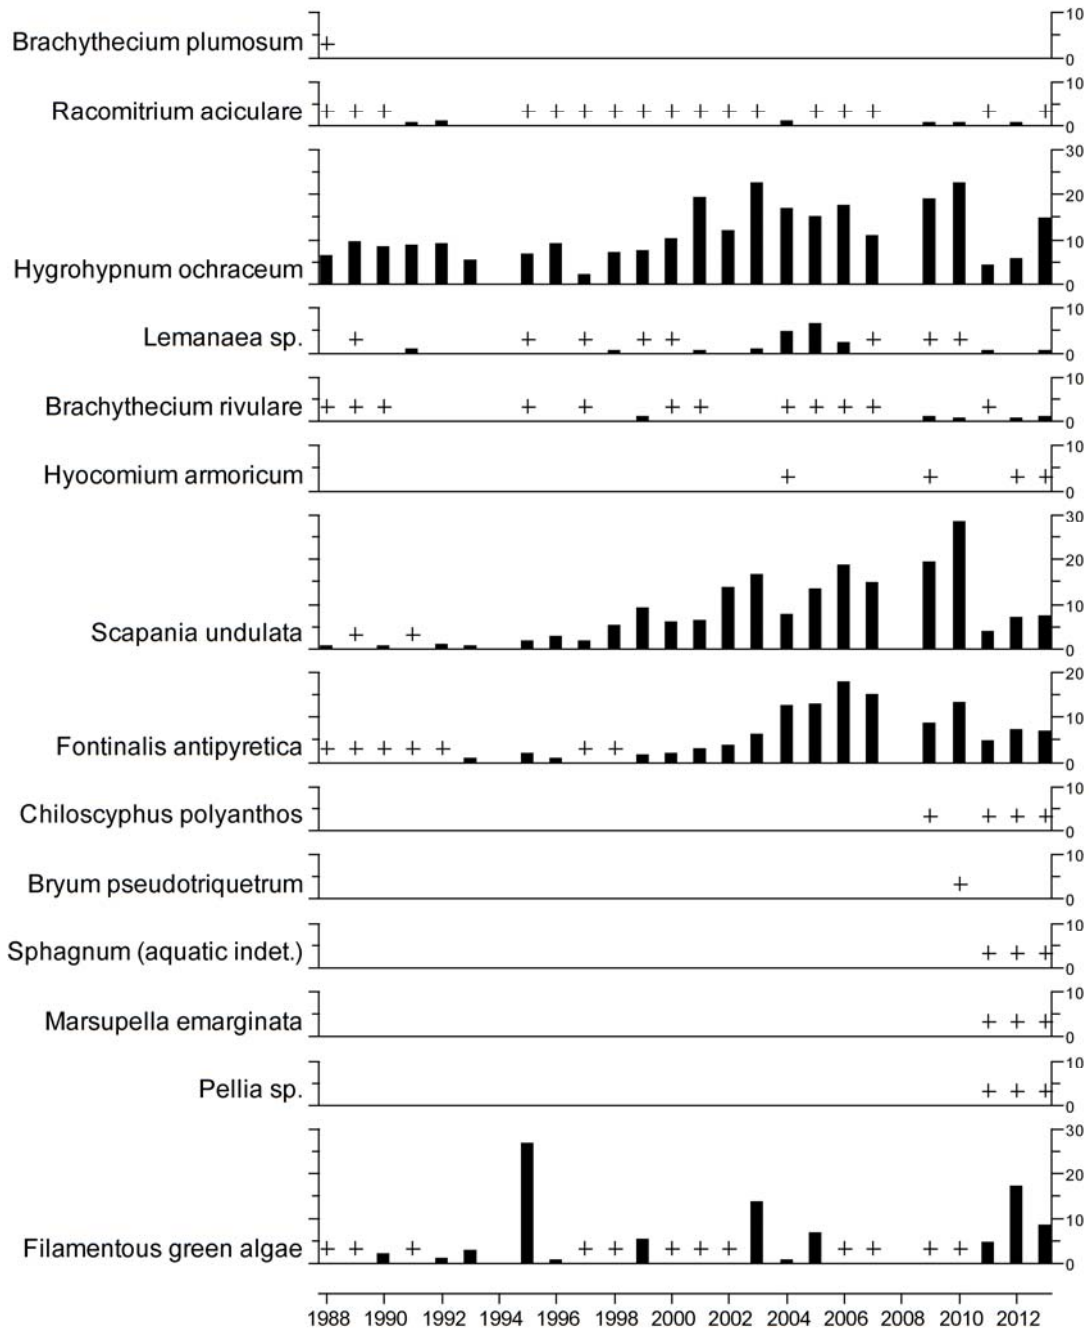

6.2.5. Aquatic macrophyte data, Allt a'Mharcaidh

Percentage Species Cover

+ Represents <0.9% abundance
 No survey in 2008 due to spate conditions