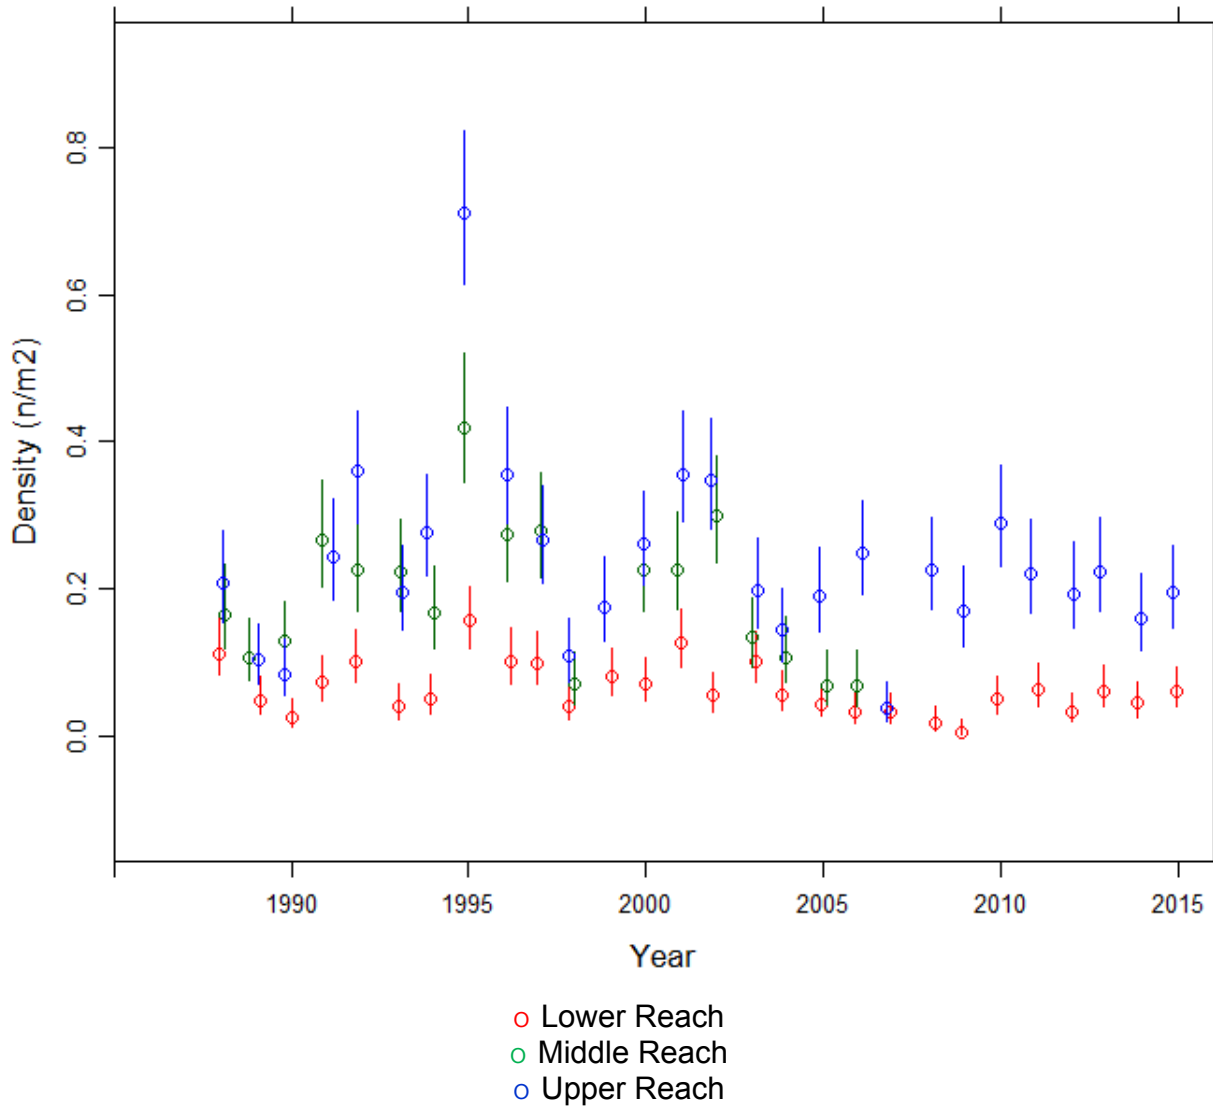

6.3.3.2. Summary of Salmon parr densities (numbers m⁻²), Allt na Coire nan Con

Fishing no longer funded after 2015