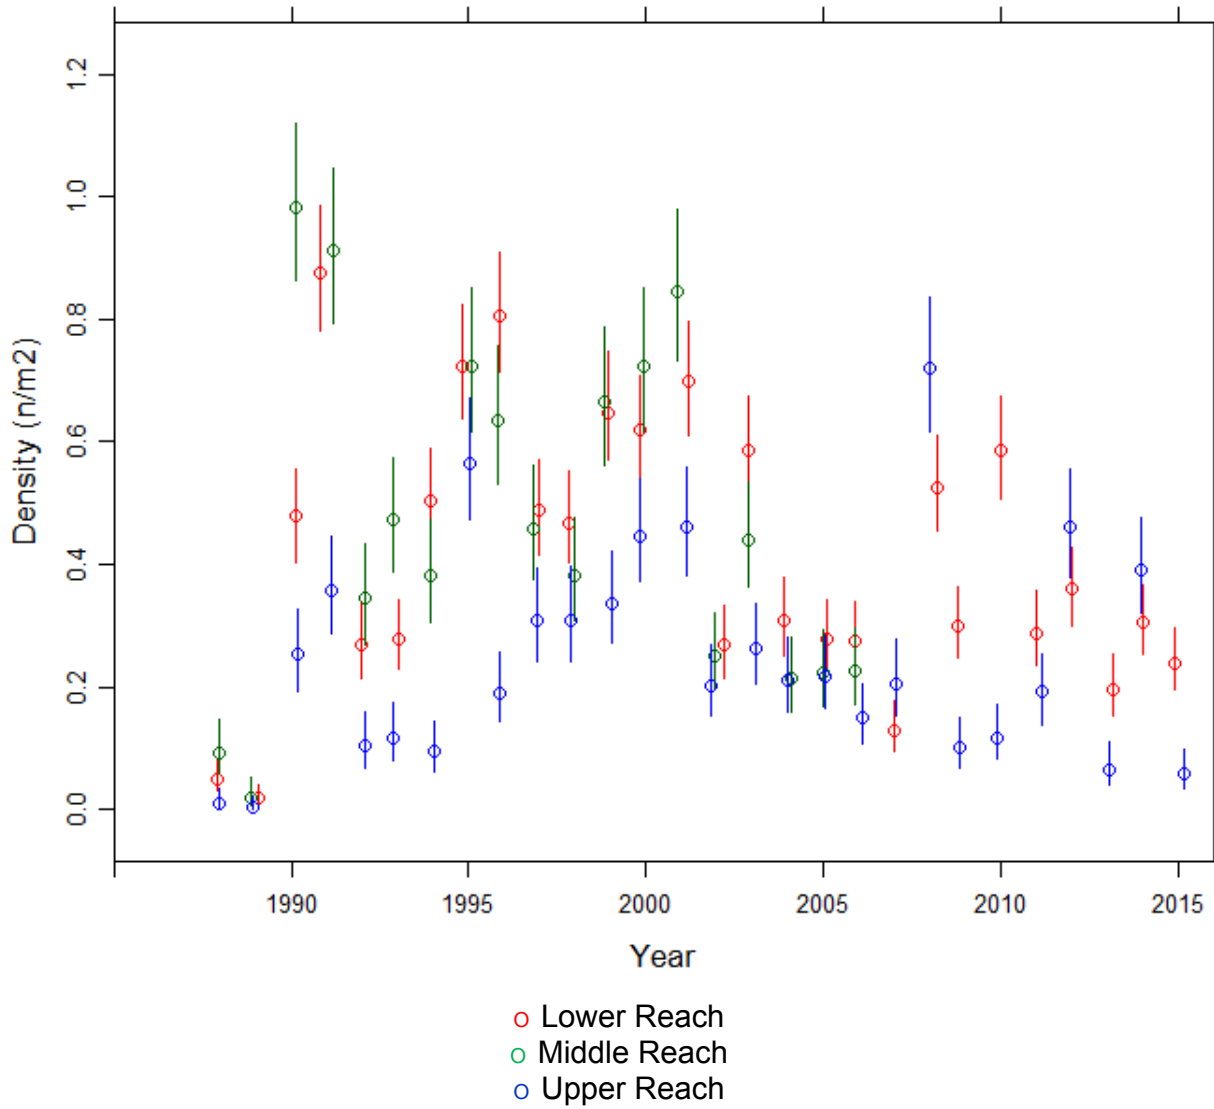

### 6.3.3. Fish data

#### 6.3.3.1. Summary of Salmon fry densities (numbers m<sup>-2</sup>), Allt na Coire nan Con

Fishing no longer funded after 2015