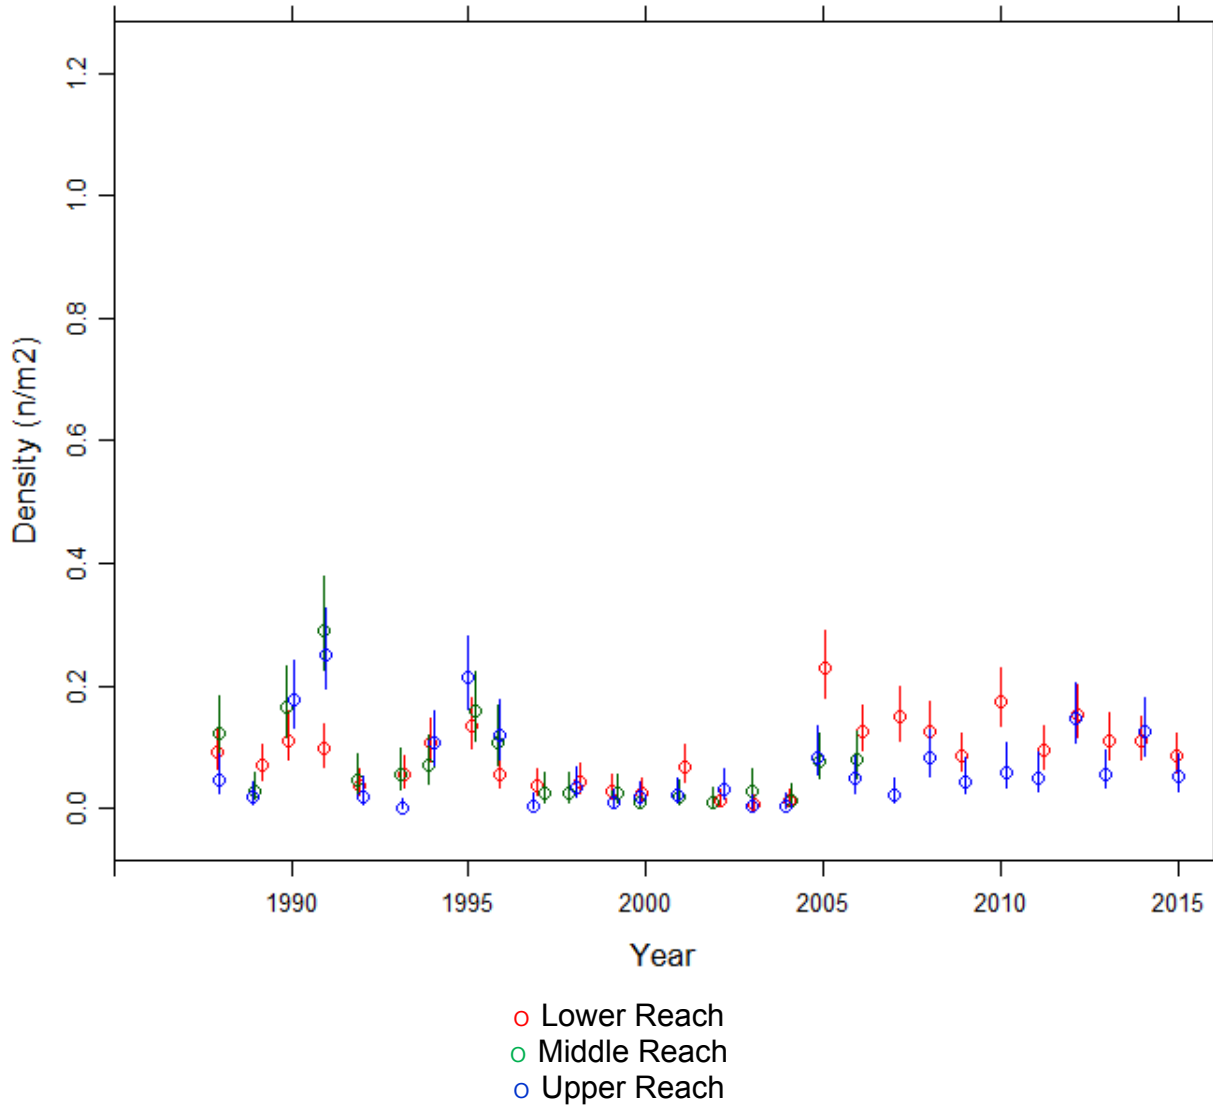

6.3.3.3. Summary of Trout fry densities (numbers m⁻²), Allt na Coire nan Con

Fishing no longer funded after 2015