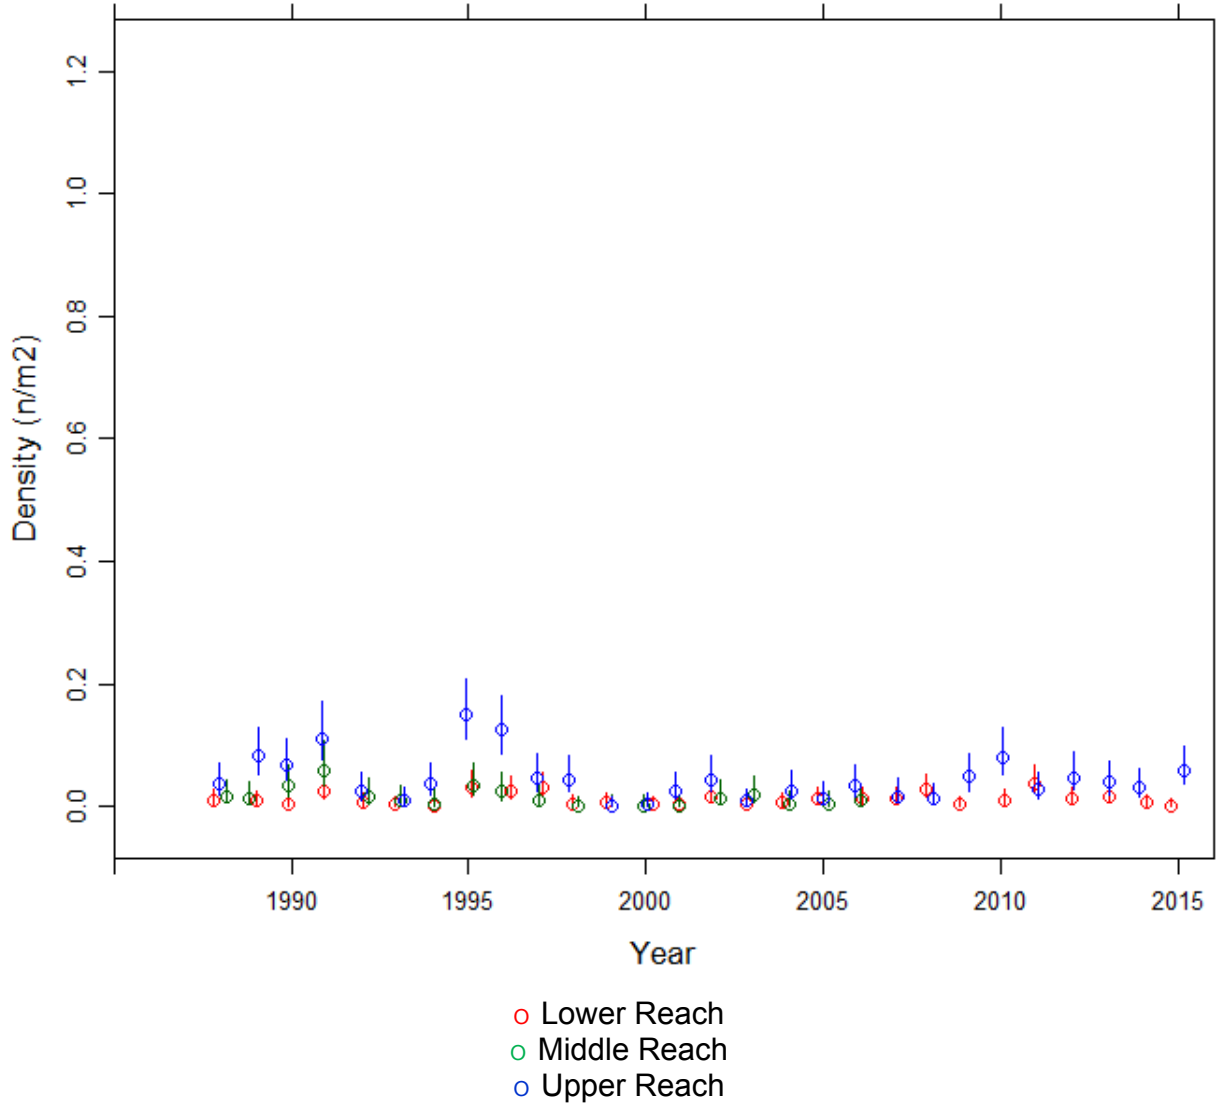

6.3.3.4. Summary of Trout parr densities (numbers m⁻²), Allt na Coire nan Con

Fishing no longer funded after 2015