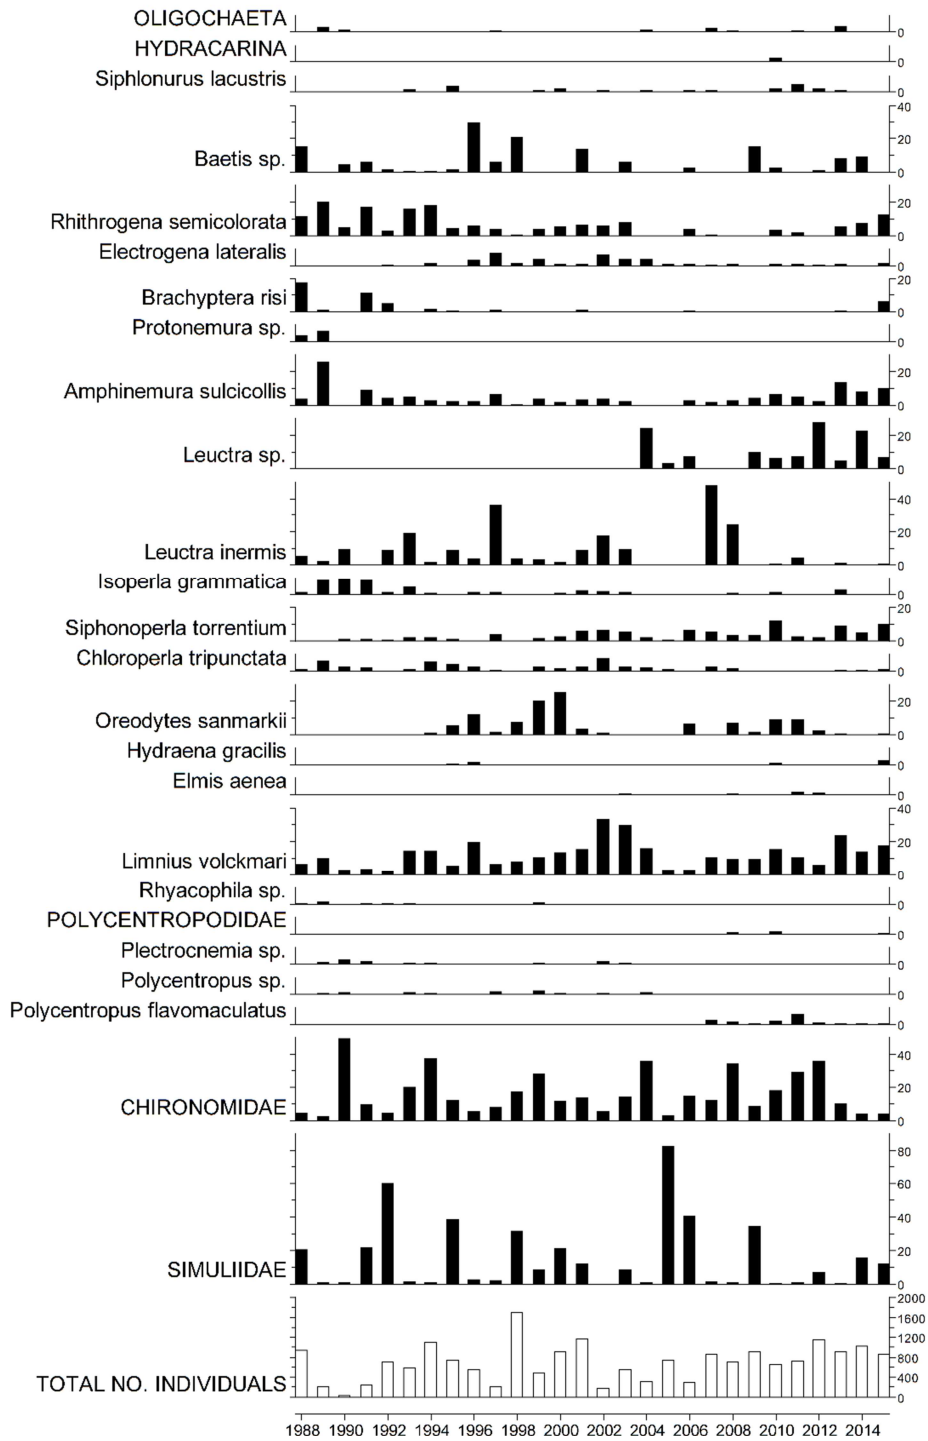

6.3.2. Macroinvertebrate data

6.3.2.1. Percentage abundance summary, Allt na Coire nan Con

2016 to 2019 samples archived awaiting funding for analysis

6.3.2.2. Summary statistics, Allt na Coire nan Con

2016 to 2019 samples archived awaiting funding for analysis