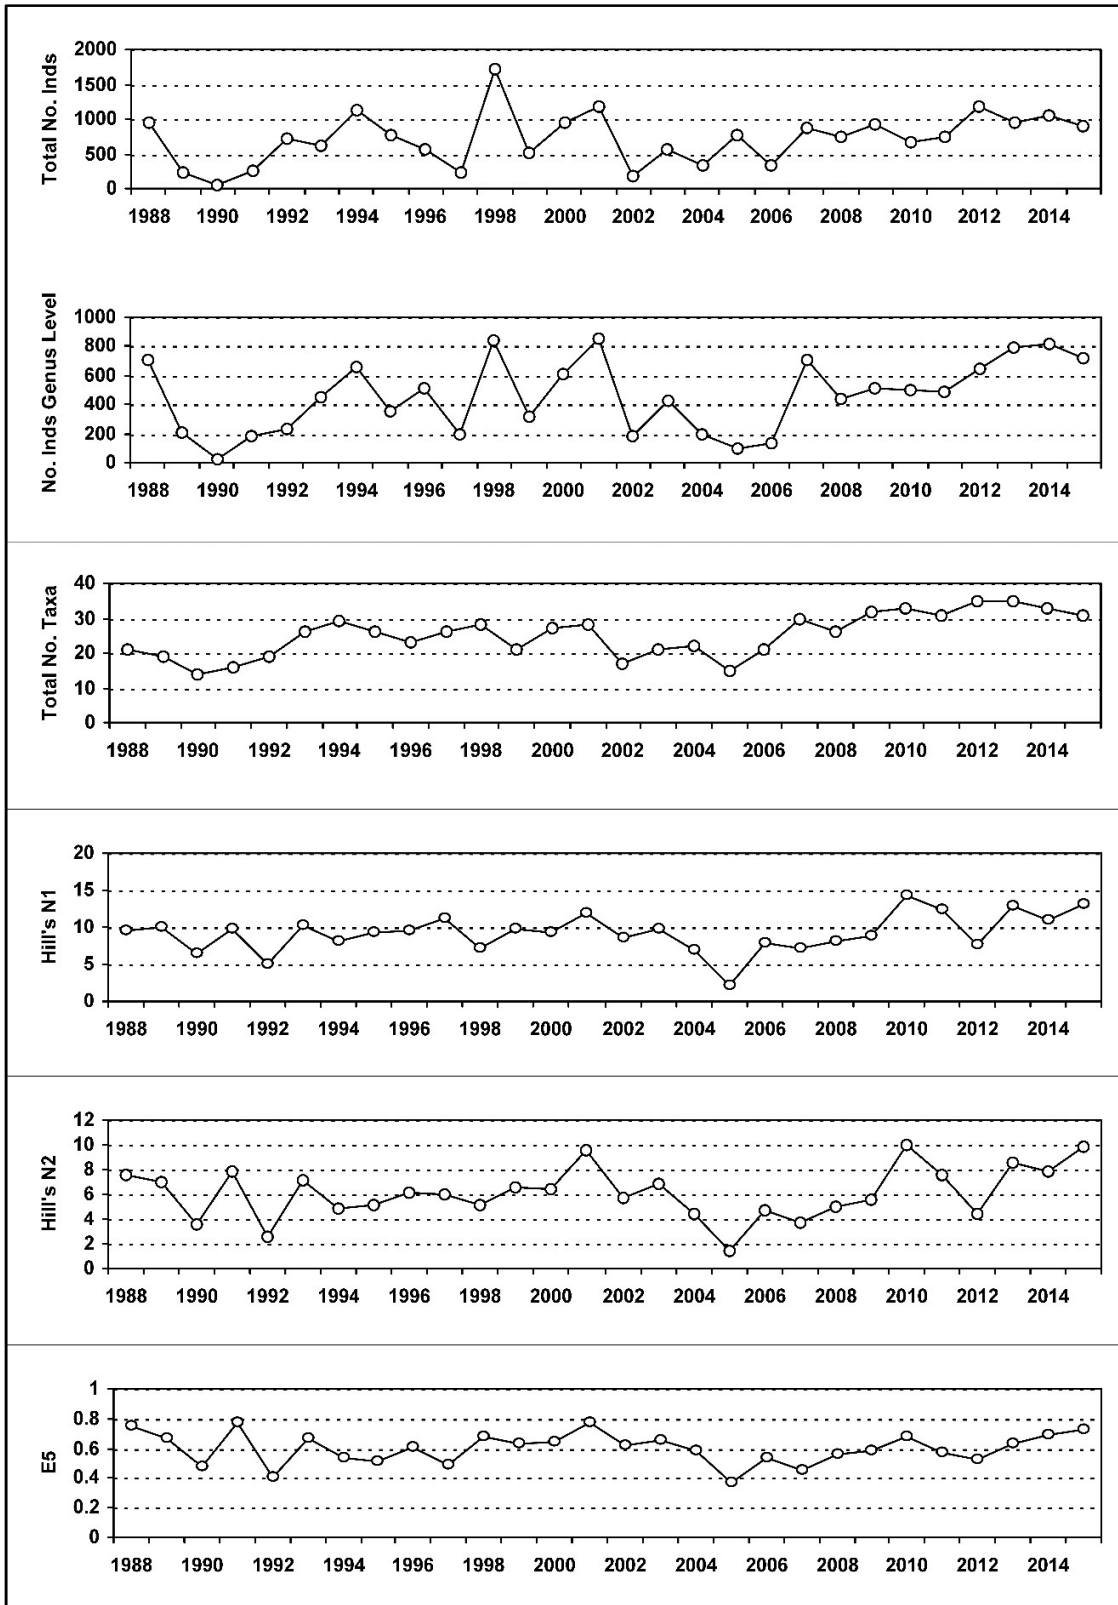

6.3.2. Macroinvertebrate data

6.3.2.1. Percentage abundance summary, Allt na Coire nan Con

2016 to 2019 samples archived awaiting funding for analysis

6.3.2.2. Summary statistics, Allt na Coire nan Con

2016 to 2019 samples archived awaiting funding for analysis