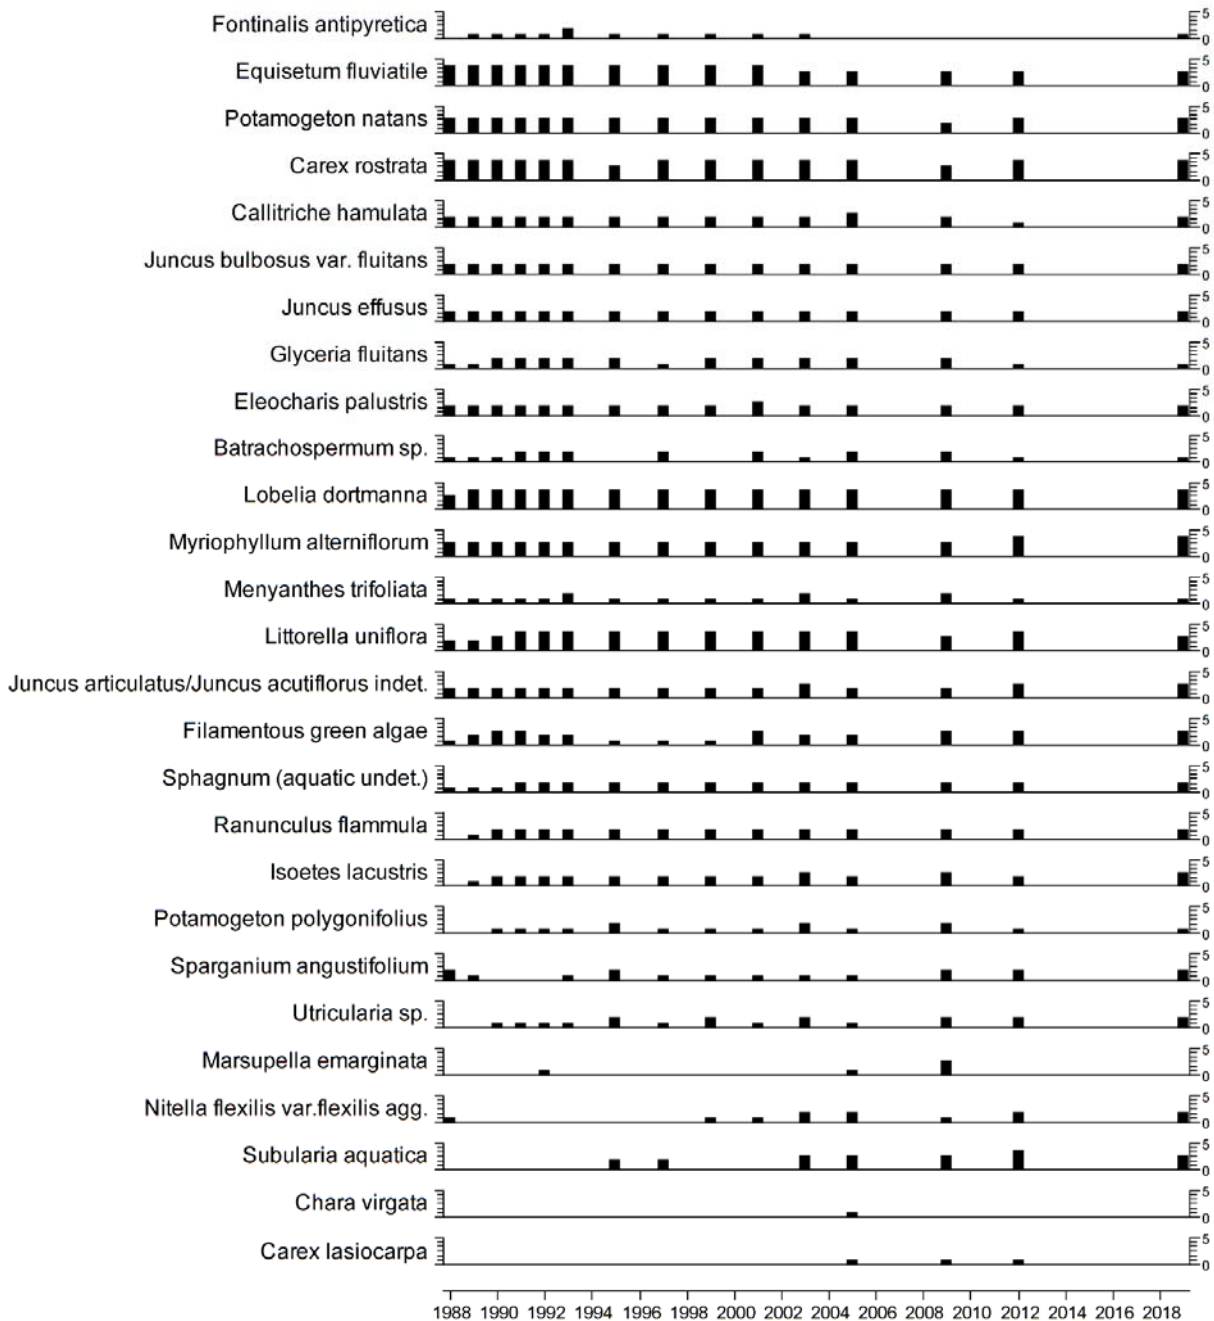

6.6.5. Aquatic macrophyte data, Loch Tinker

Species Scores (1-5)

No surveys in 2007 and 2013-2018 due to funding cuts
2012 and 2019 Bryophyte IDs pending