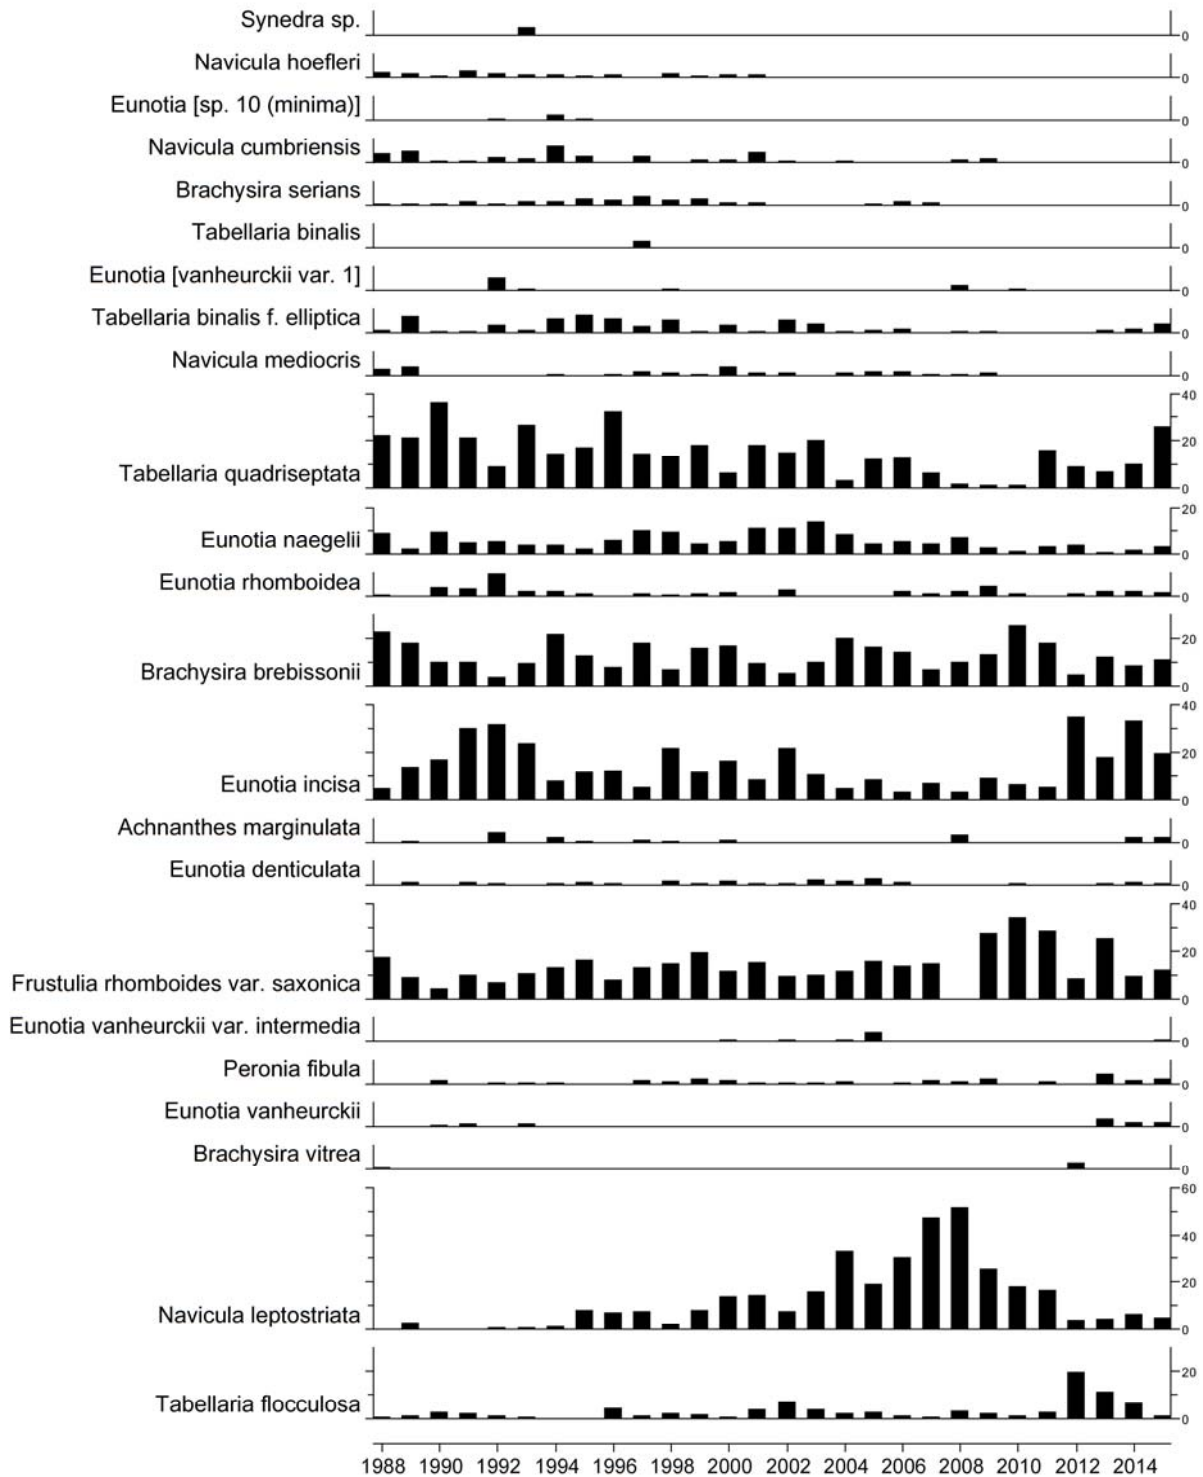

6.7.4. Epilithic diatom data

6.7.4.1. Percentage abundance summary, Round Loch of Glenhead

6.7.4.2. Summary statistics, Round Loch of Glenhead