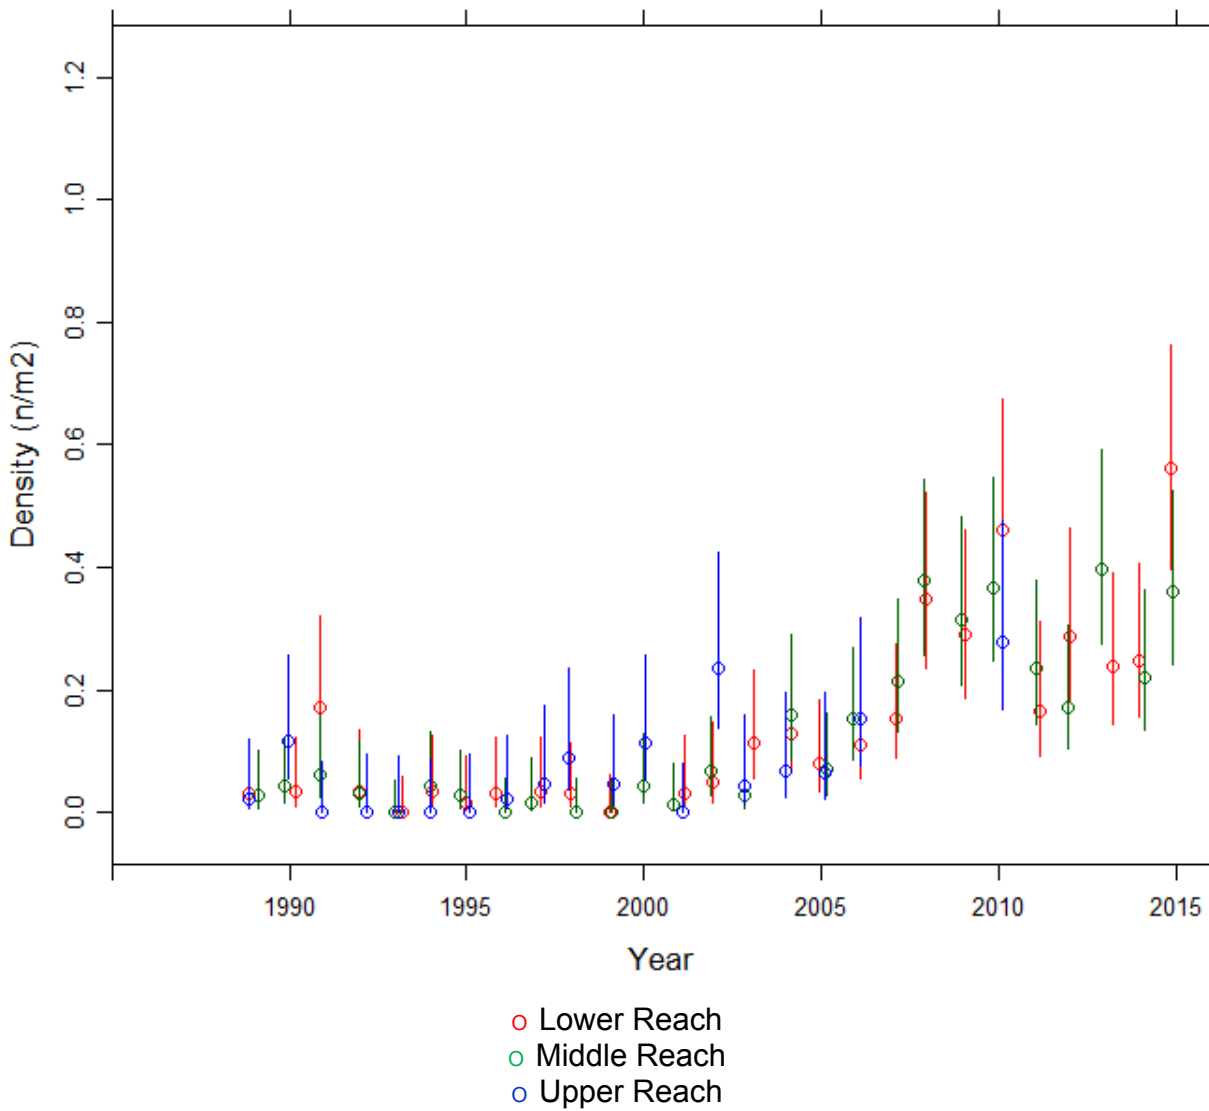

6.7.3. Fish data (for outflow stream)

6.7.3.1. Summary of Trout fry densities (numbers m^{-2}), Round Loch of Glenhead

Fishing no longer funded after 2015

6.7.3.2. Summary of Trout parr densities (numbers m⁻²), Round Loch of Glenhead