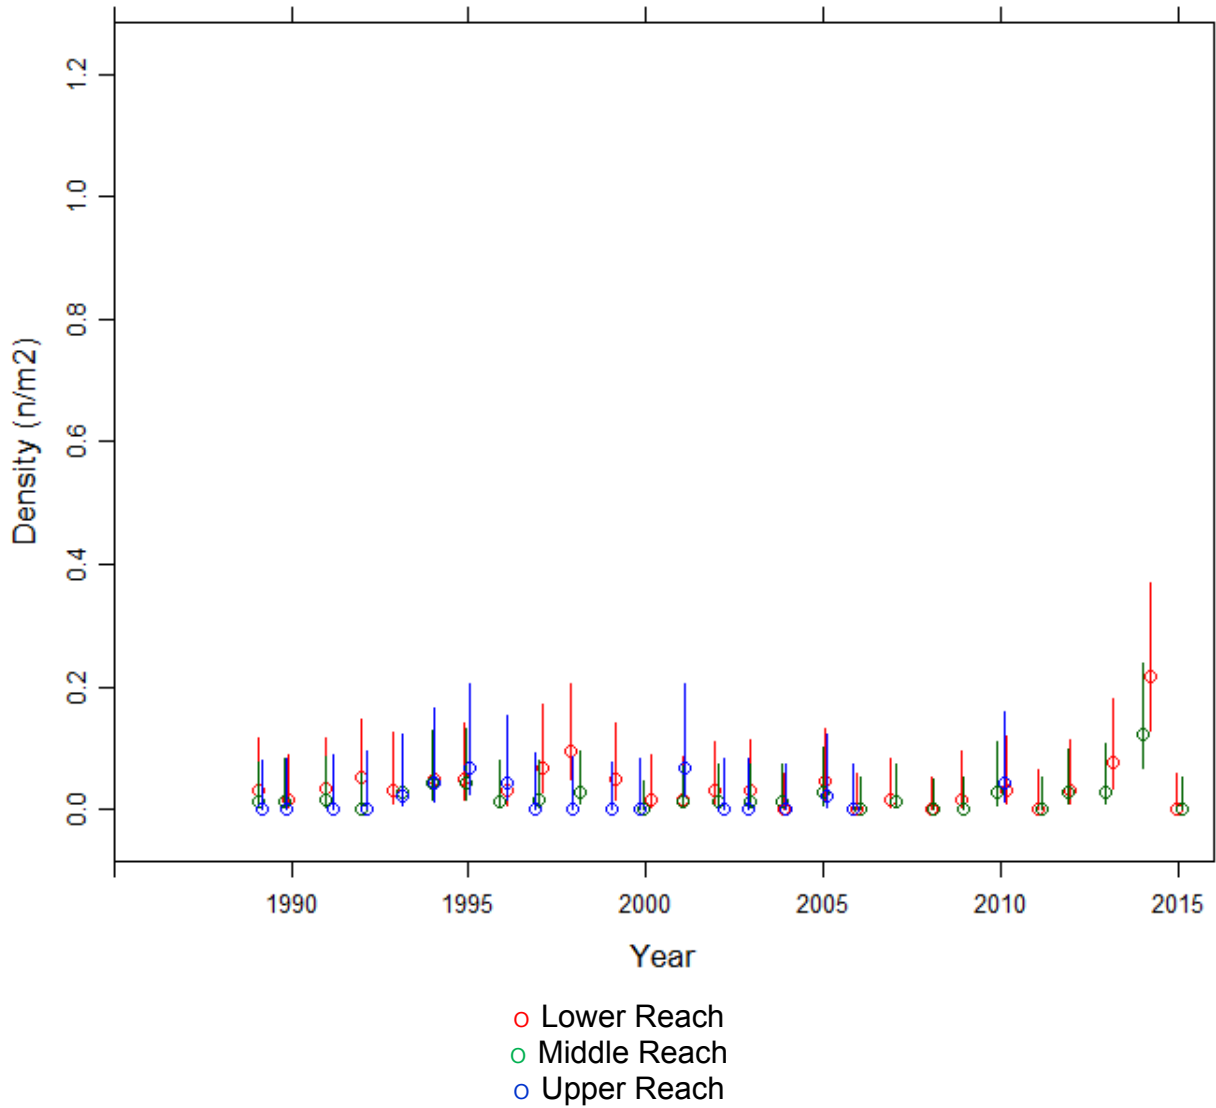

6.7.3. Fish data (for outflow stream)

6.7.3.1. Summary of Trout fry densities (numbers m^{-2}), Round Loch of Glenhead

Fishing no longer funded after 2015

6.7.3.2. Summary of Trout parr densities (numbers m⁻²), Round Loch of Glenhead