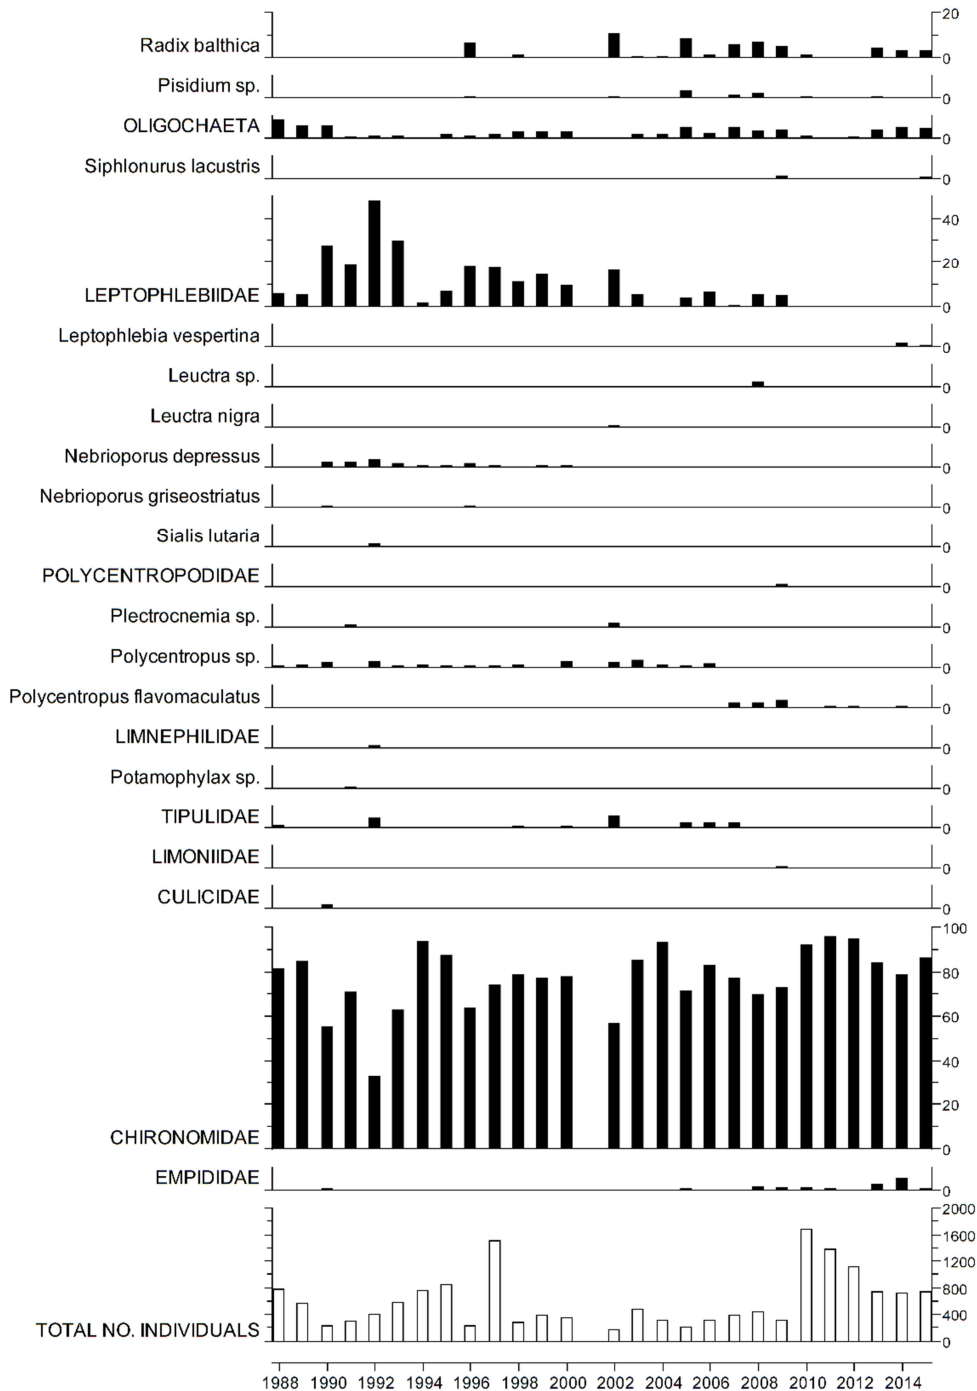

6.7.2. Macroinvertebrate data

6.7.2.1. Percentage abundance summary, Round Loch of Glenhead

2016 to 2019 samples archived awaiting funding for analysis
 No sampling in 2001 due to Foot and Mouth restrictions.

6.7.2.2. Summary statistics, Round Loch of Glenhead

2016 to 2019 samples archived awaiting funding for analysis
 No sampling in 2001 due to Foot and Mouth restrictions.