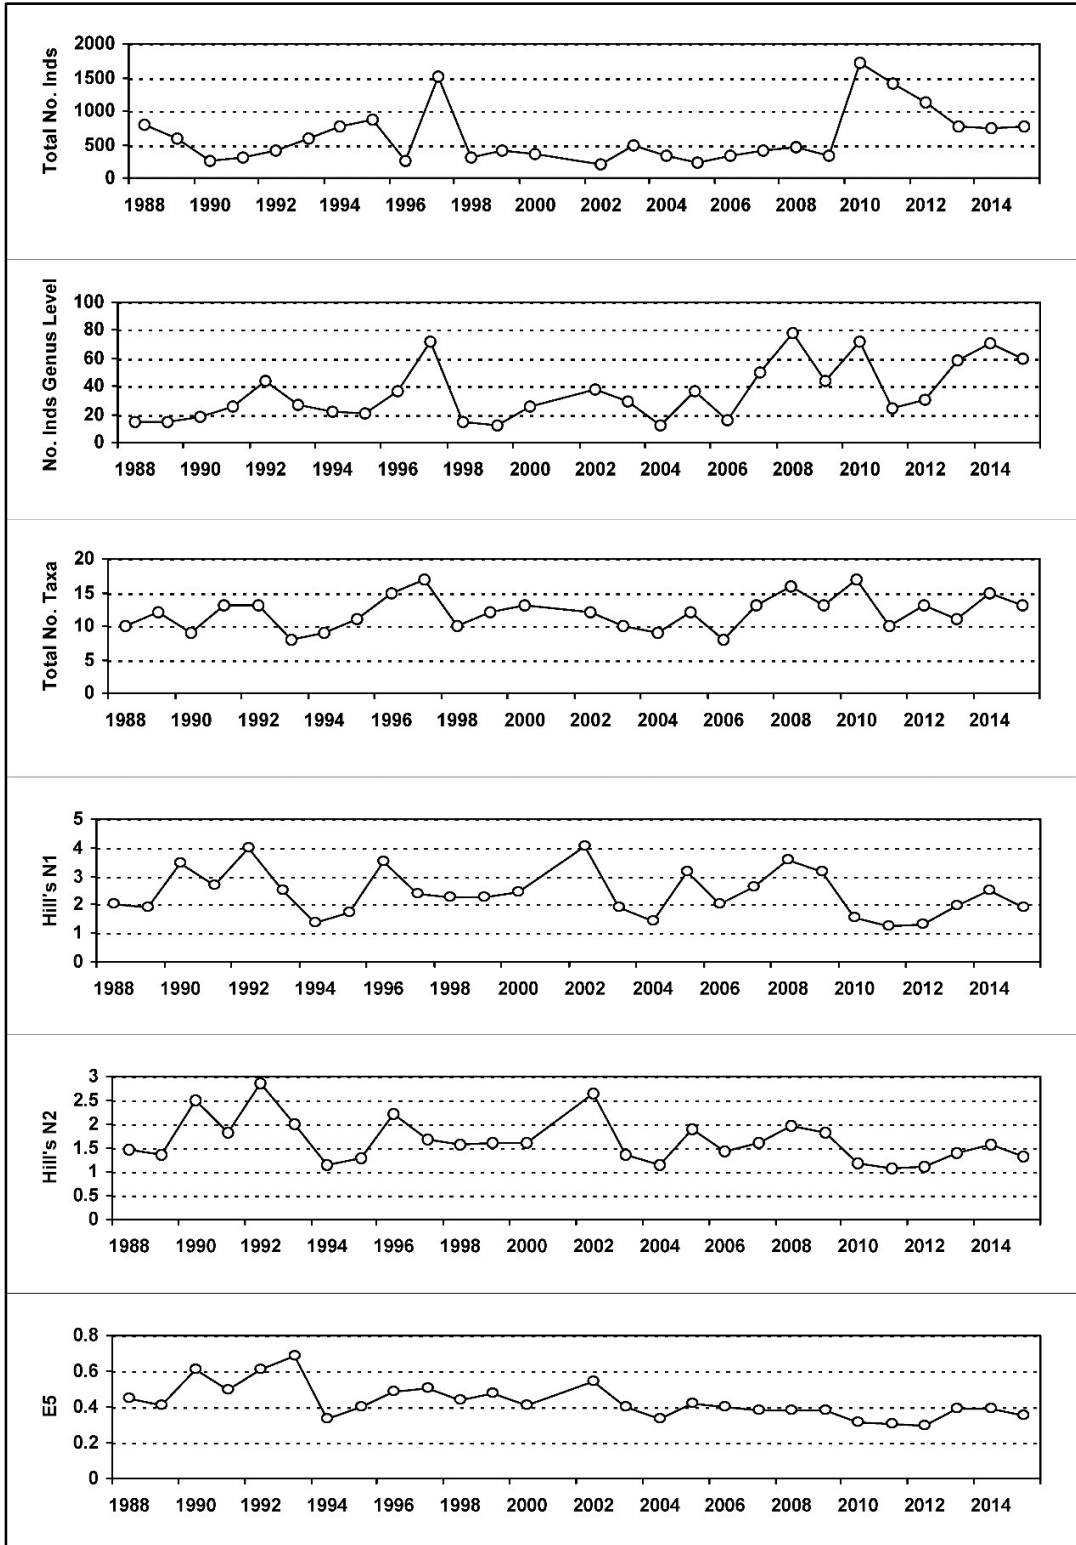

6.7.2. Macroinvertebrate data

6.7.2.1. Percentage abundance summary, Round Loch of Glenhead

2016 to 2019 samples archived awaiting funding for analysis
 No sampling in 2001 due to Foot and Mouth restrictions.

6.7.2.2. Summary statistics, Round Loch of Glenhead

2016 to 2019 samples archived awaiting funding for analysis
 No sampling in 2001 due to Foot and Mouth restrictions.