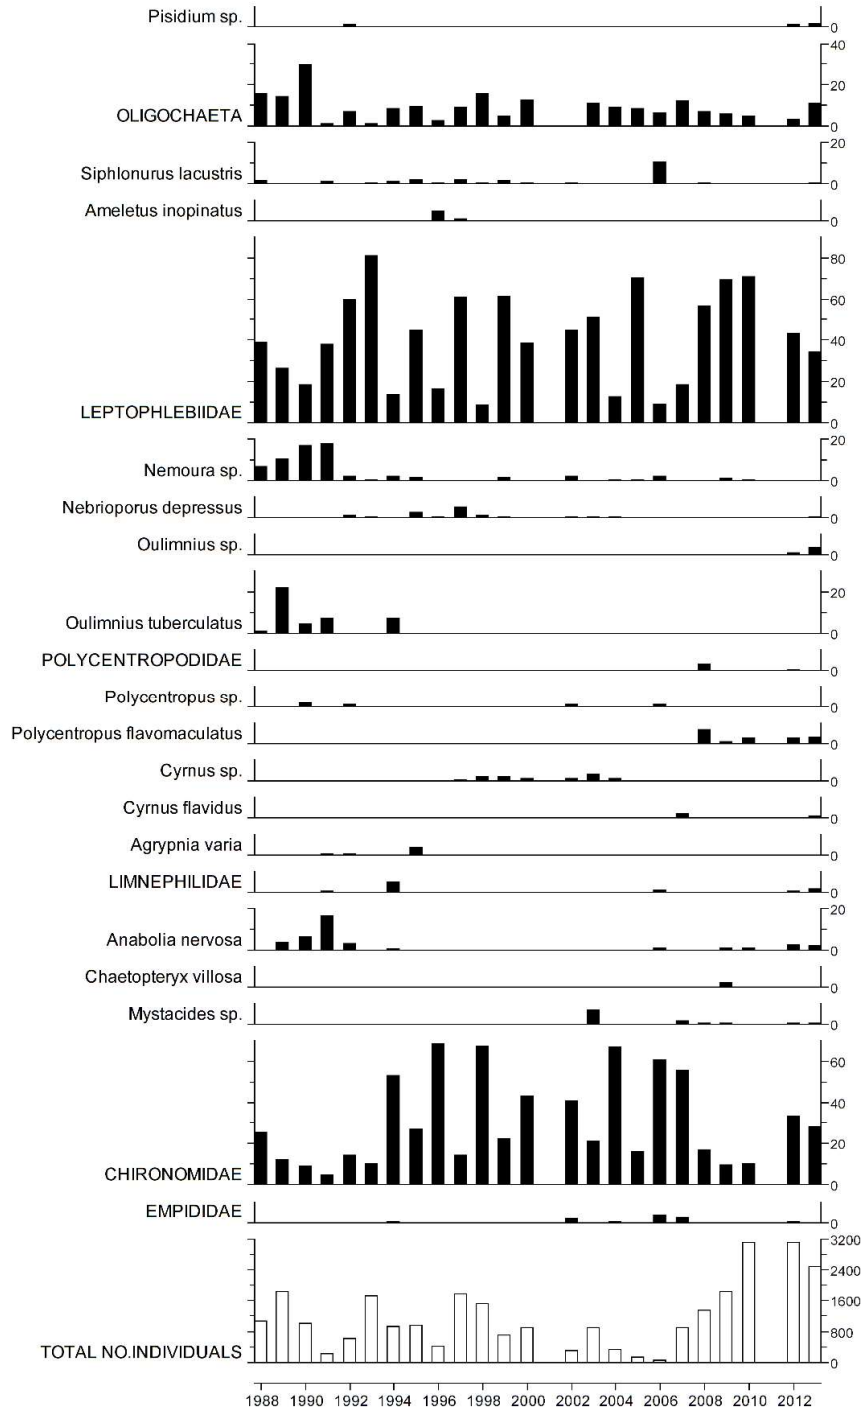

6.8.2. Macroinvertebrate data

6.8.2.1. Percentage abundance summary, Loch Grannoch

2014 - 2019 samples archived awaiting funding for analysis. Not sampled in 2011.
 No sampling in 2001 due to Foot and Mouth restrictions.

6.8.2.2. Summary statistics, Loch Grannoch

2014 - 2019 samples archived awaiting funding for analysis. Not sampled in 2011.
 No sampling in 2001 due to Foot and Mouth restrictions.