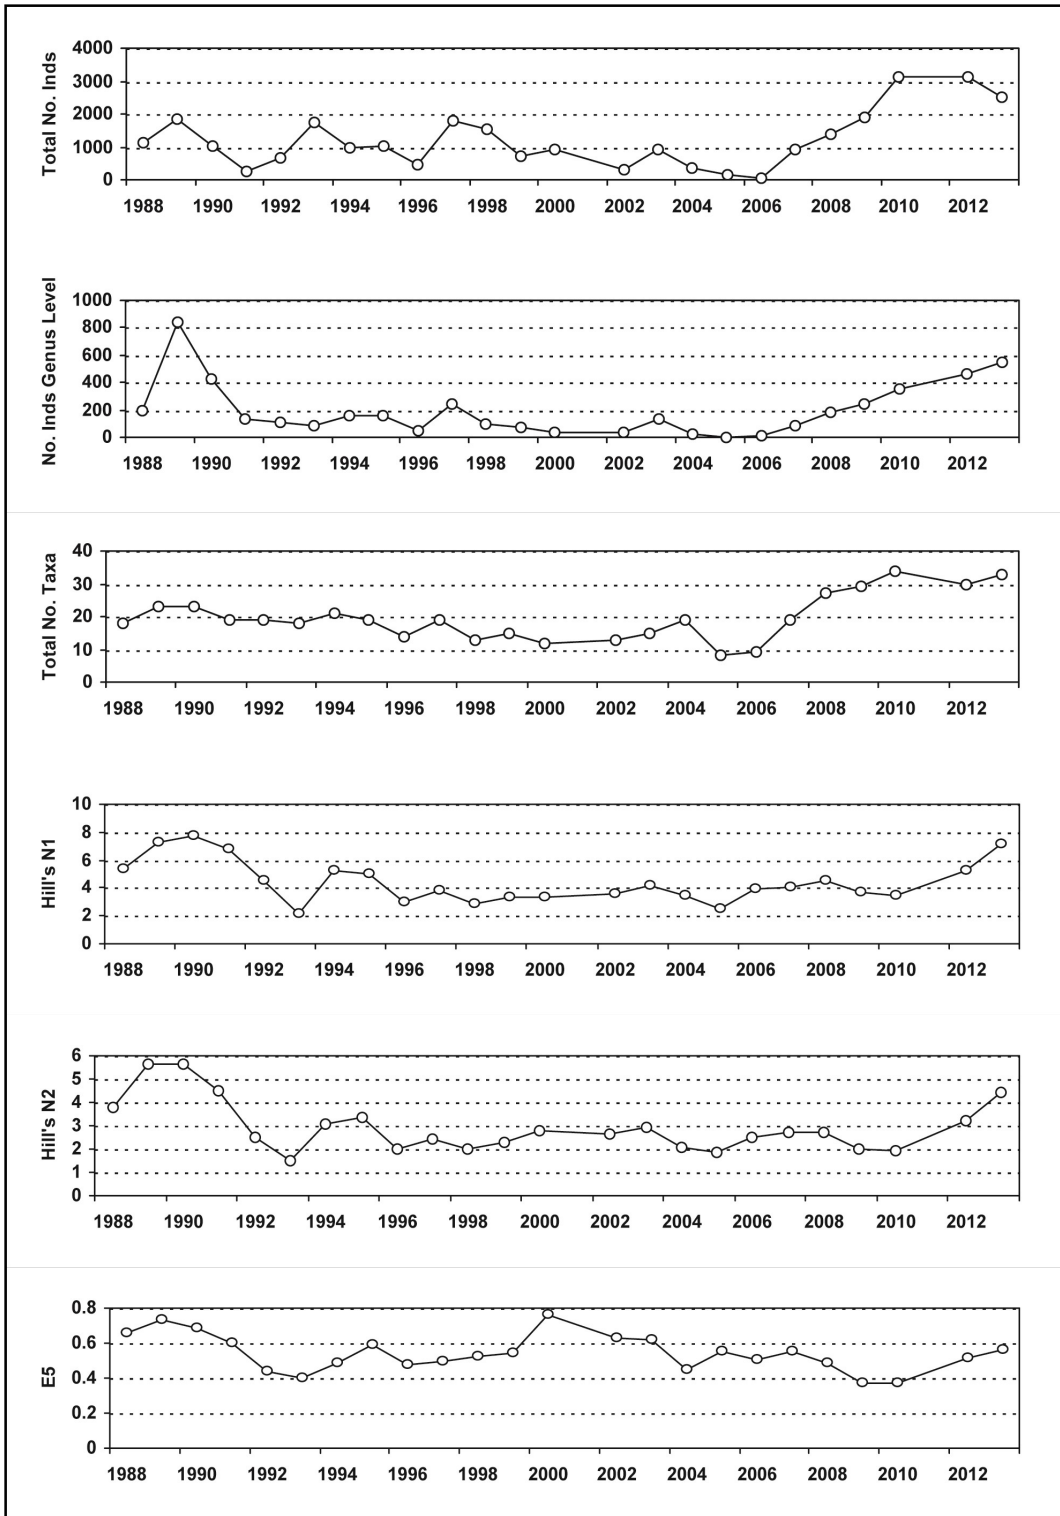

6.8.2. Macroinvertebrate data

6.8.2.1. Percentage abundance summary, Loch Grannoch

2014 - 2019 samples archived awaiting funding for analysis. Not sampled in 2011.
 No sampling in 2001 due to Foot and Mouth restrictions.

6.8.2.2. Summary statistics, Loch Grannoch

2014 - 2019 samples archived awaiting funding for analysis. Not sampled in 2011.
 No sampling in 2001 due to Foot and Mouth restrictions.