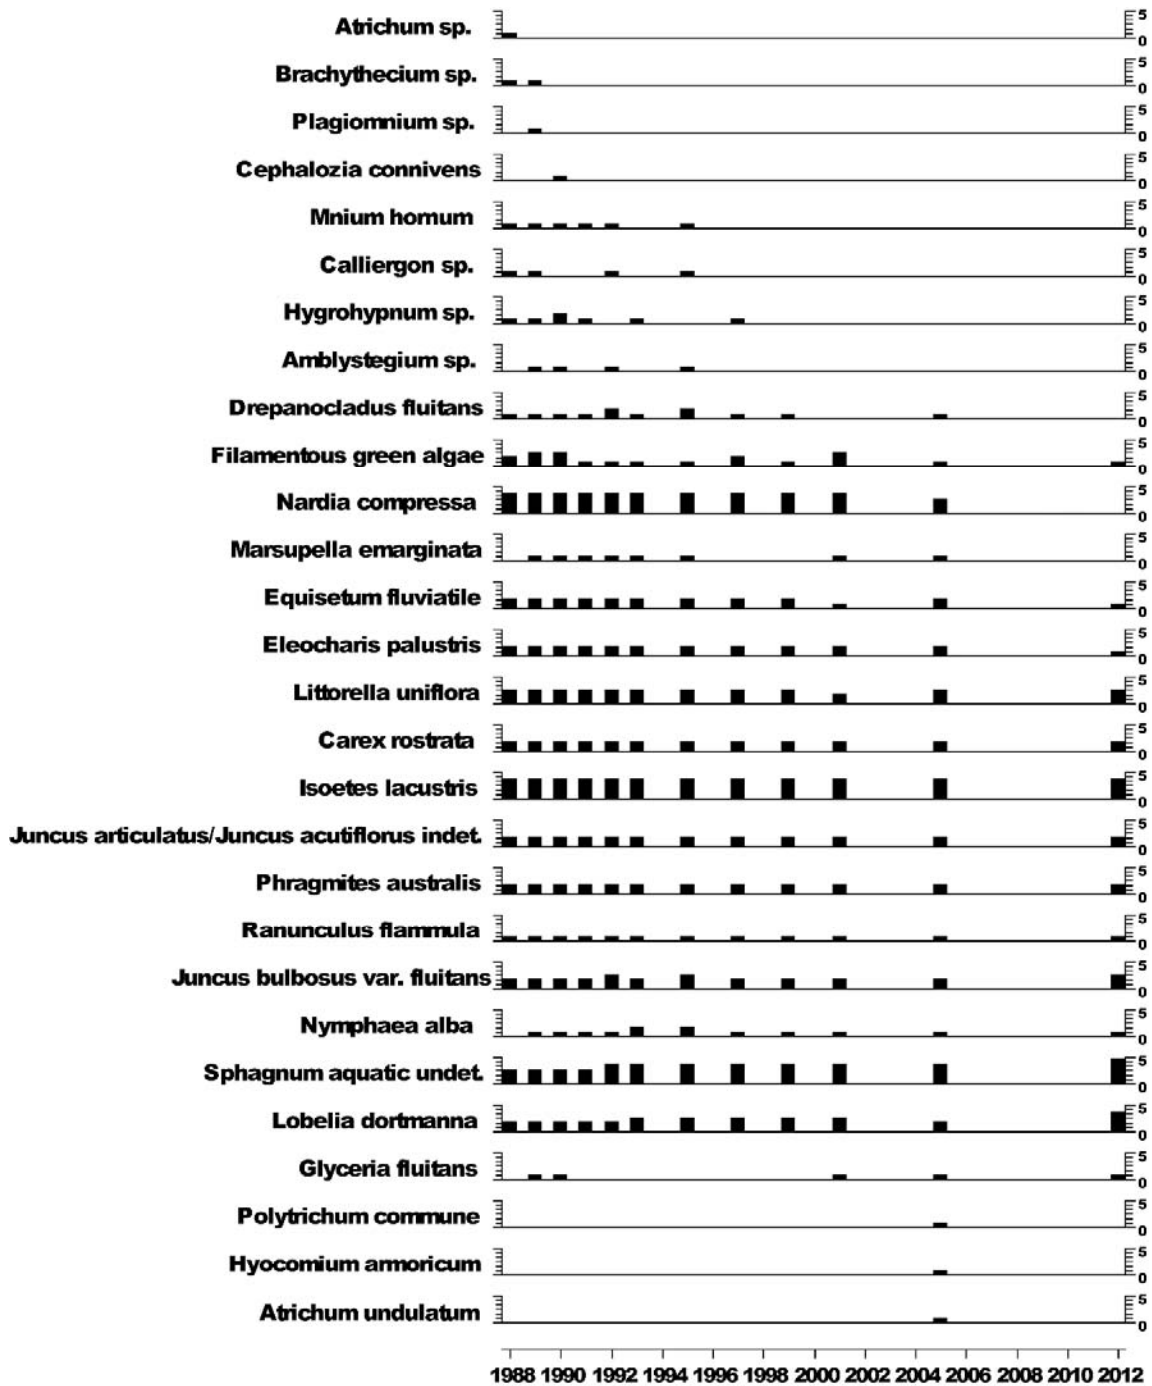

### 6.8.5. Aquatic macrophyte data, Loch Grannoch

#### Species Scores (1-5)

No surveys 2007-2011 and 2013-2018 due to funding cuts  
2012 Bryophyte IDs pending