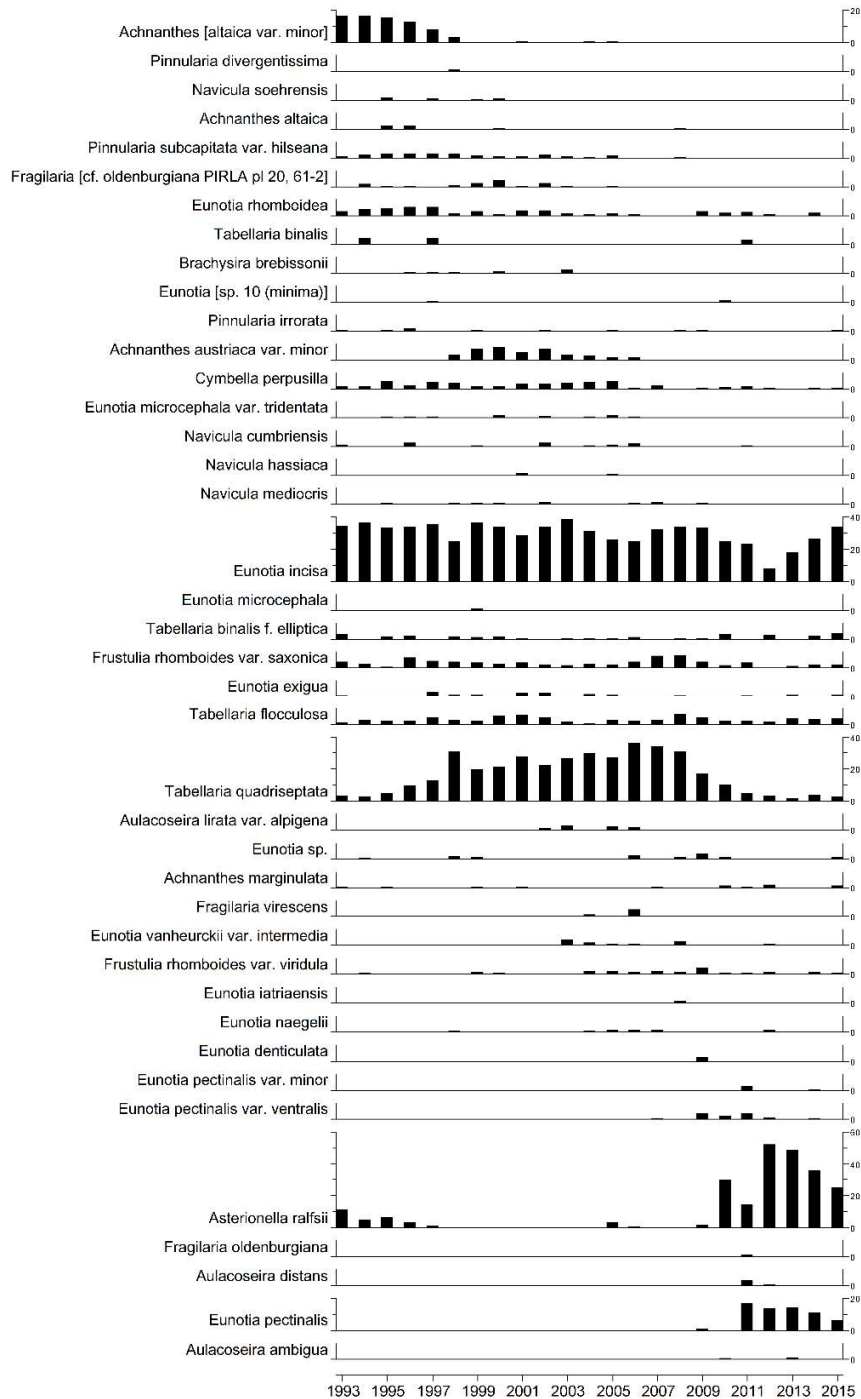

## 6.8.6. Sediment trap diatom data, Loch Grannoch

### Relative percentage frequency of diatom taxa

2016 - 2019 samples archived awaiting funding for analysis