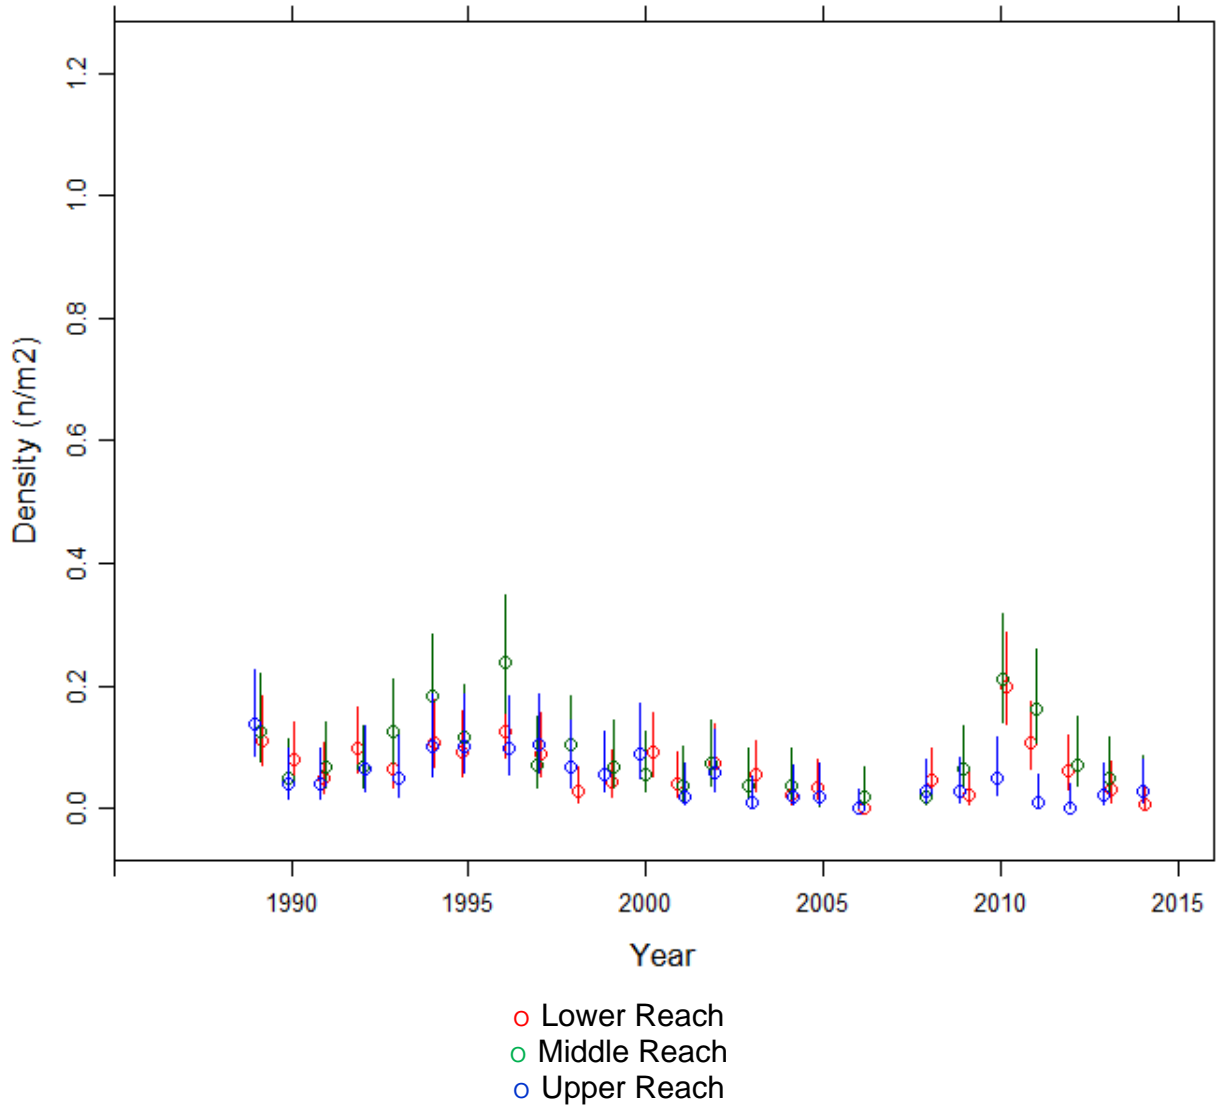

6.16.3. Fish data (for outflow stream)

6.16.3.1. Summary of Trout fry densities (numbers m⁻²), Llyn Cwm Mynach

Fishing no longer funded after 2014.

6.16.3.2. Summary of Trout parr densities (numbers m⁻²), Llyn Cwm Mynach