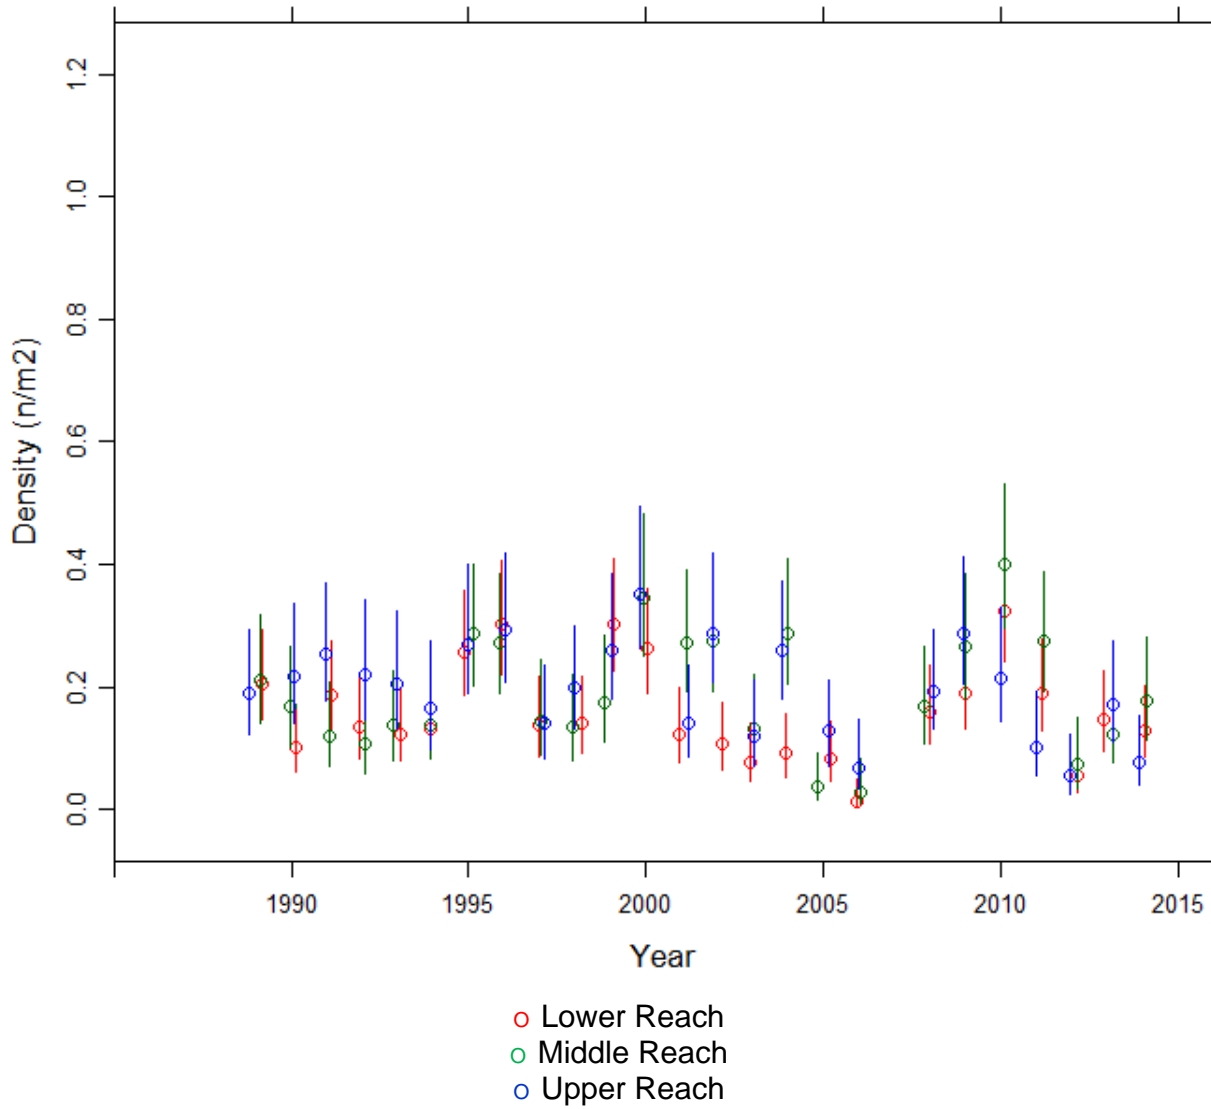

6.16.3. Fish data (for outflow stream)

6.16.3.1. Summary of Trout fry densities (numbers m⁻²), Llyn Cwm Mynach

Fishing no longer funded after 2014.

6.16.3.2. Summary of Trout parr densities (numbers m⁻²), Llyn Cwm Mynach