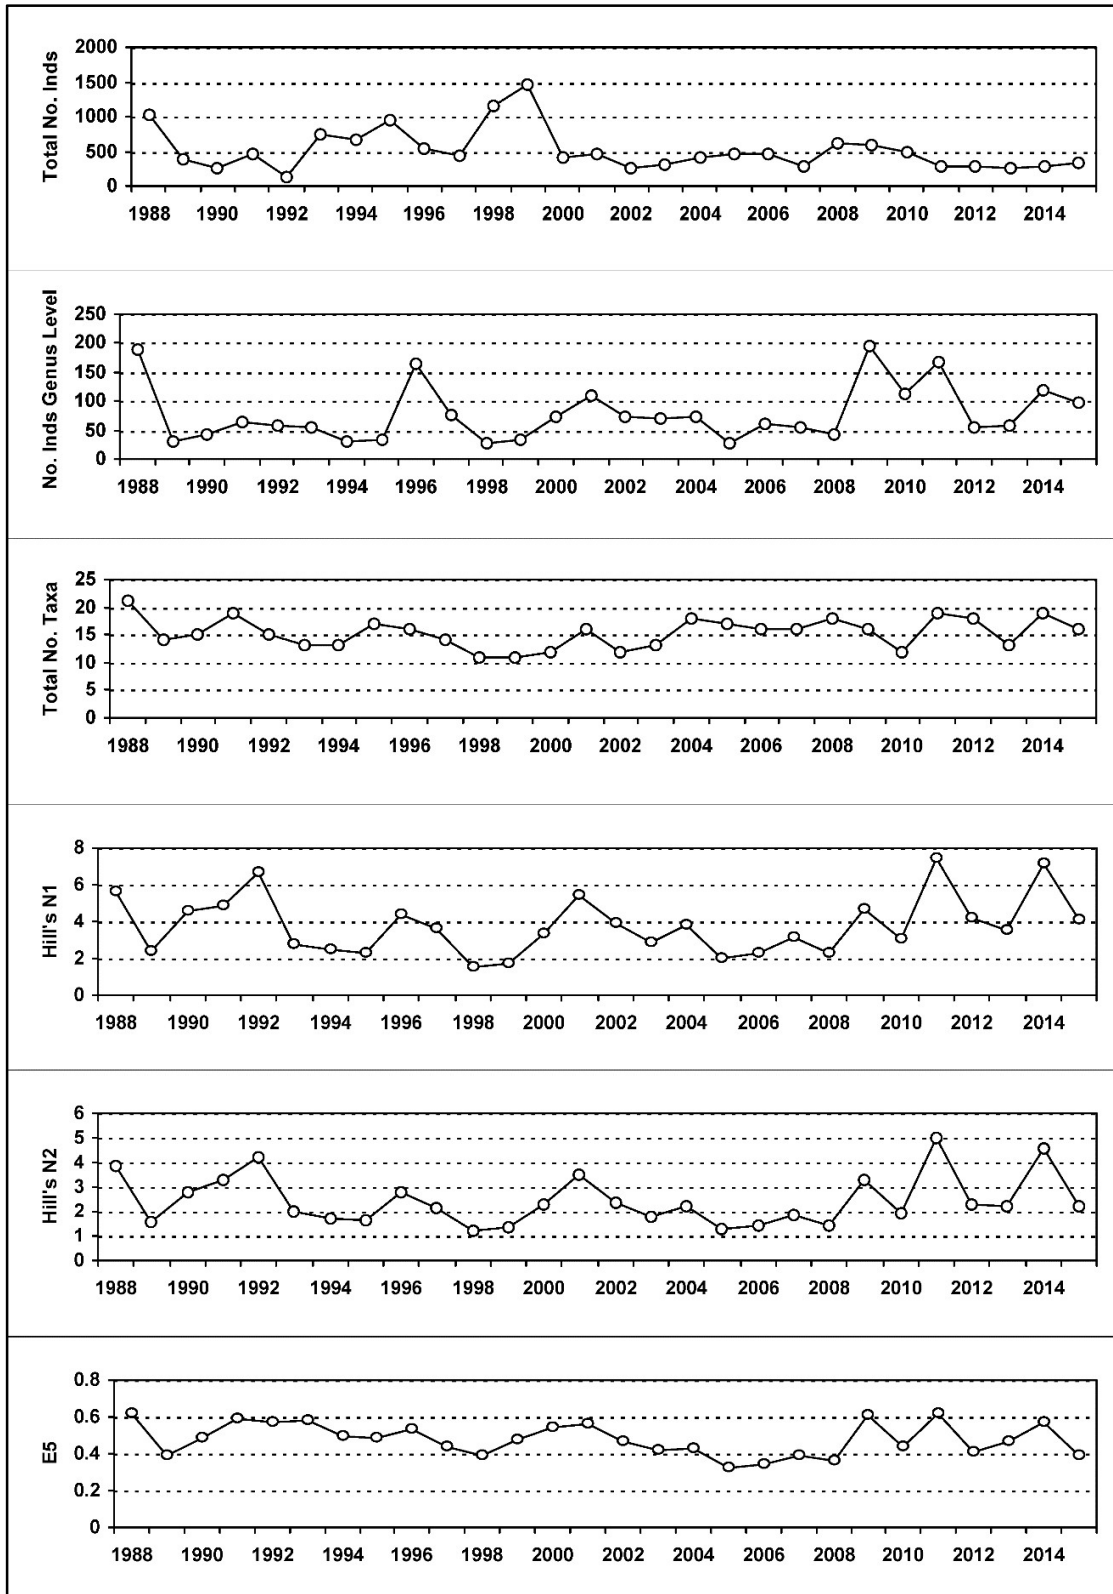

6.16.2. Macroinvertebrate data

6.16.2.1. Percentage abundance summary, Llyn Cwm Mynach

2016 - 2019 samples archived awaiting funding for analysis

6.16.2.2. Summary statistics, Llyn Cwm Mynach

2016 - 2019 samples archived awaiting funding for analysis