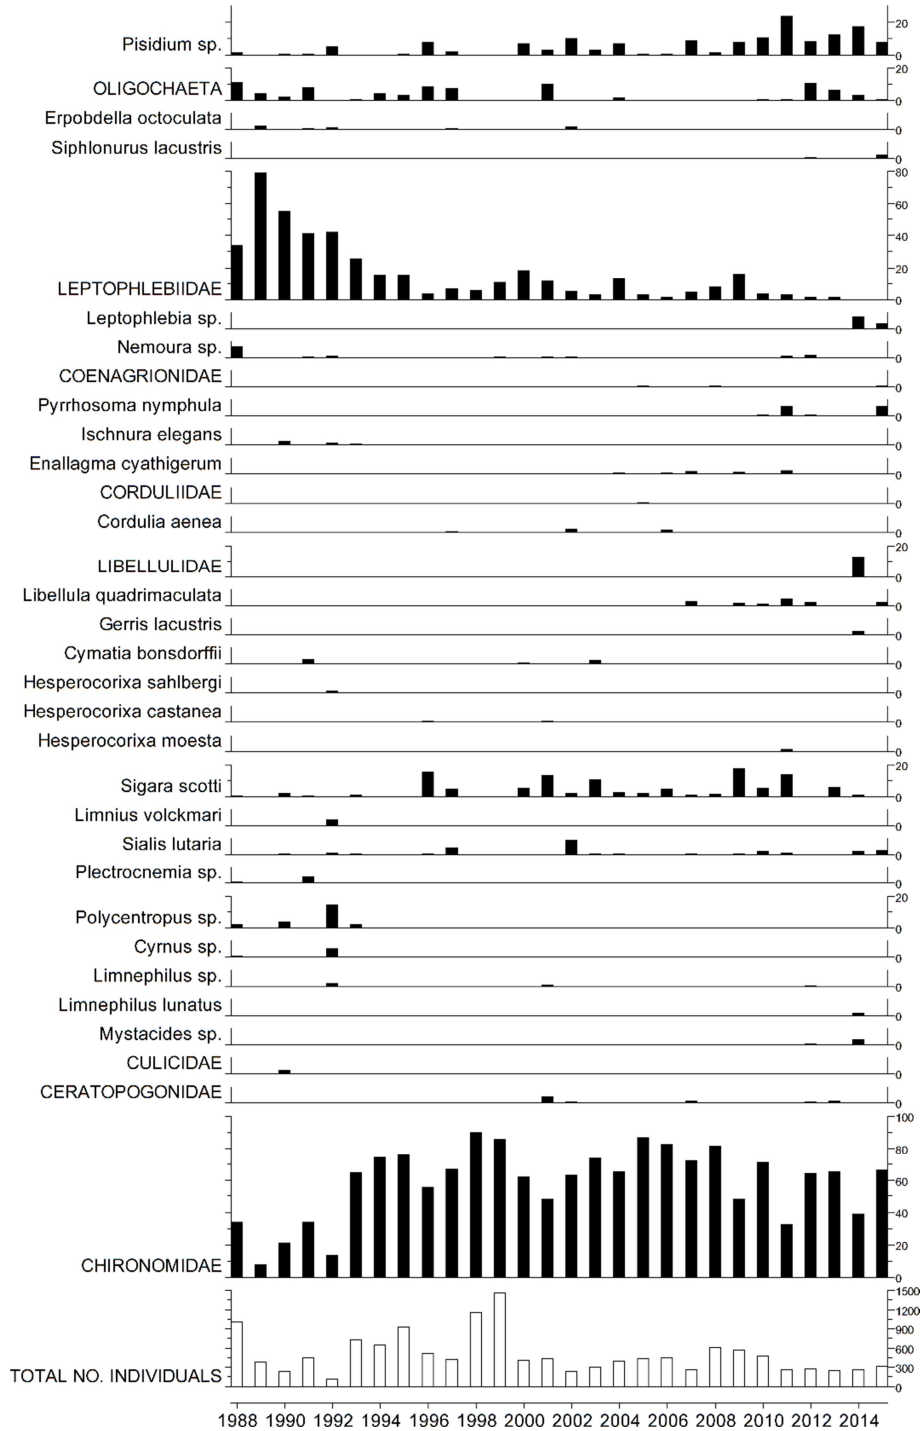

6.16.2. Macroinvertebrate data

6.16.2.1. Percentage abundance summary, Llyn Cwm Mynach

2016 - 2019 samples archived awaiting funding for analysis

6.16.2.2. Summary statistics, Llyn Cwm Mynach

2016 - 2019 samples archived awaiting funding for analysis