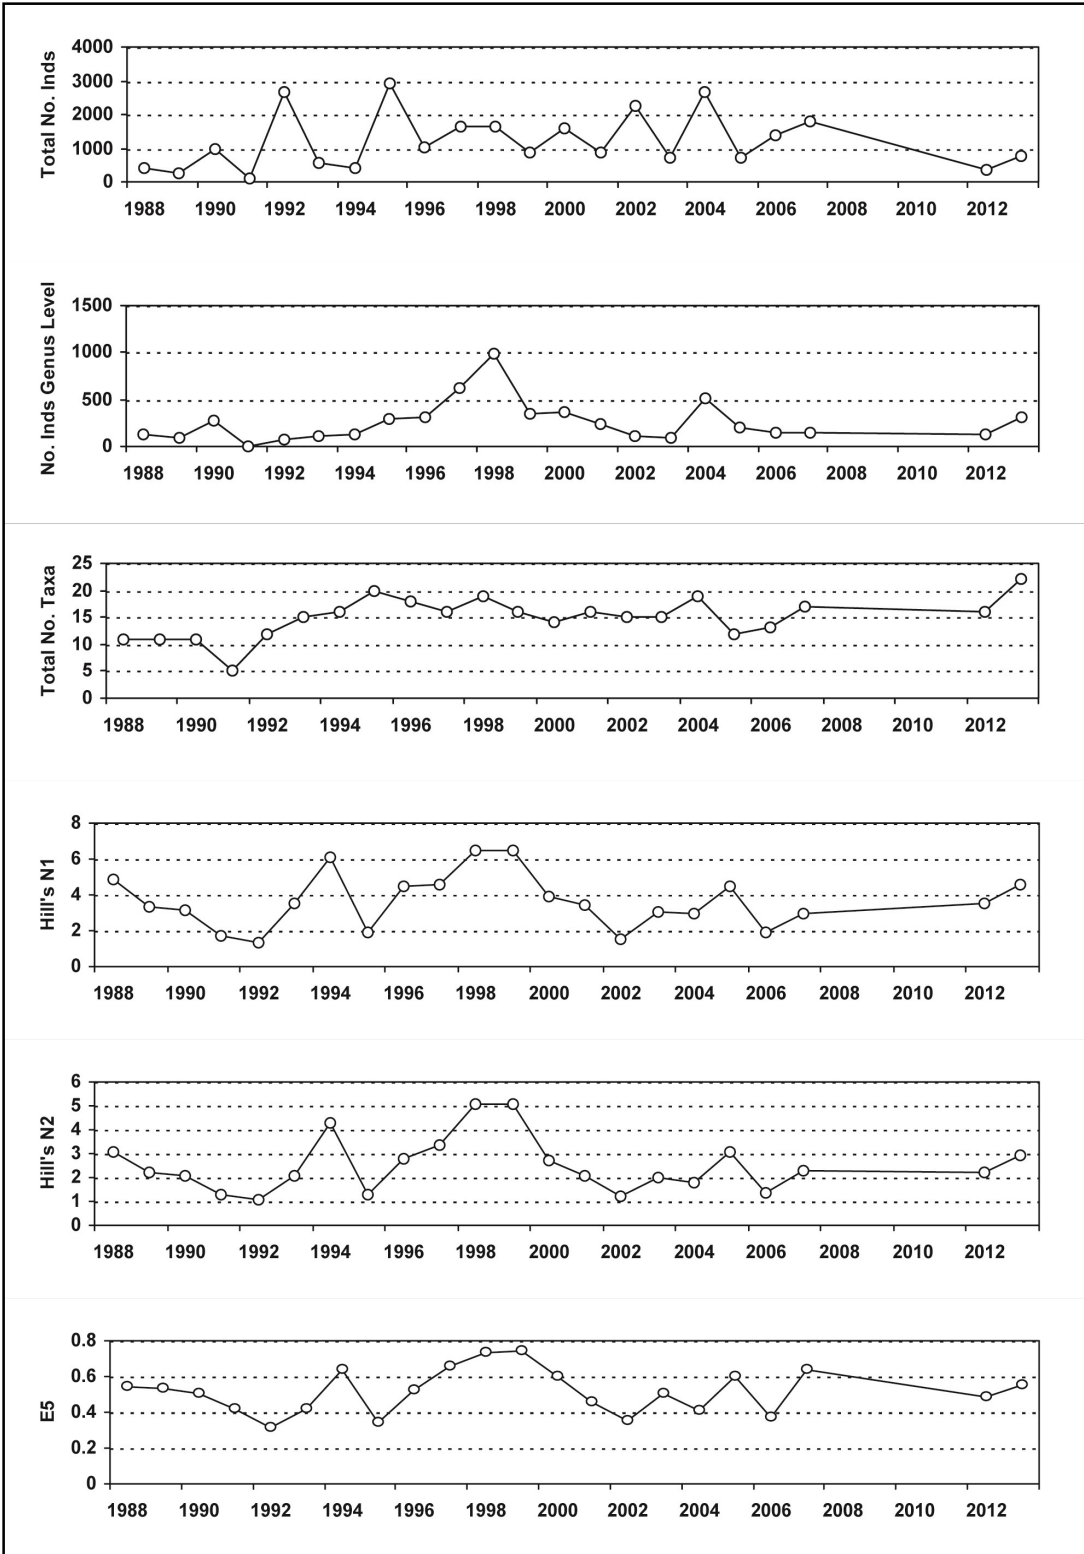

6.19.2. Macroinvertebrate data

6.19.2.1. Percentage abundance summary, Beaghs Burn

2014 - 2019 samples archived awaiting funding for analysis.
 No analysis between 2007 and 2012 due to funding cuts.

6.19.2.2. Summary statistics, Beaghs Burn

2014 - 2019 samples archived awaiting funding for analysis.
 No analysis between 2007 and 2012 due to funding cuts.