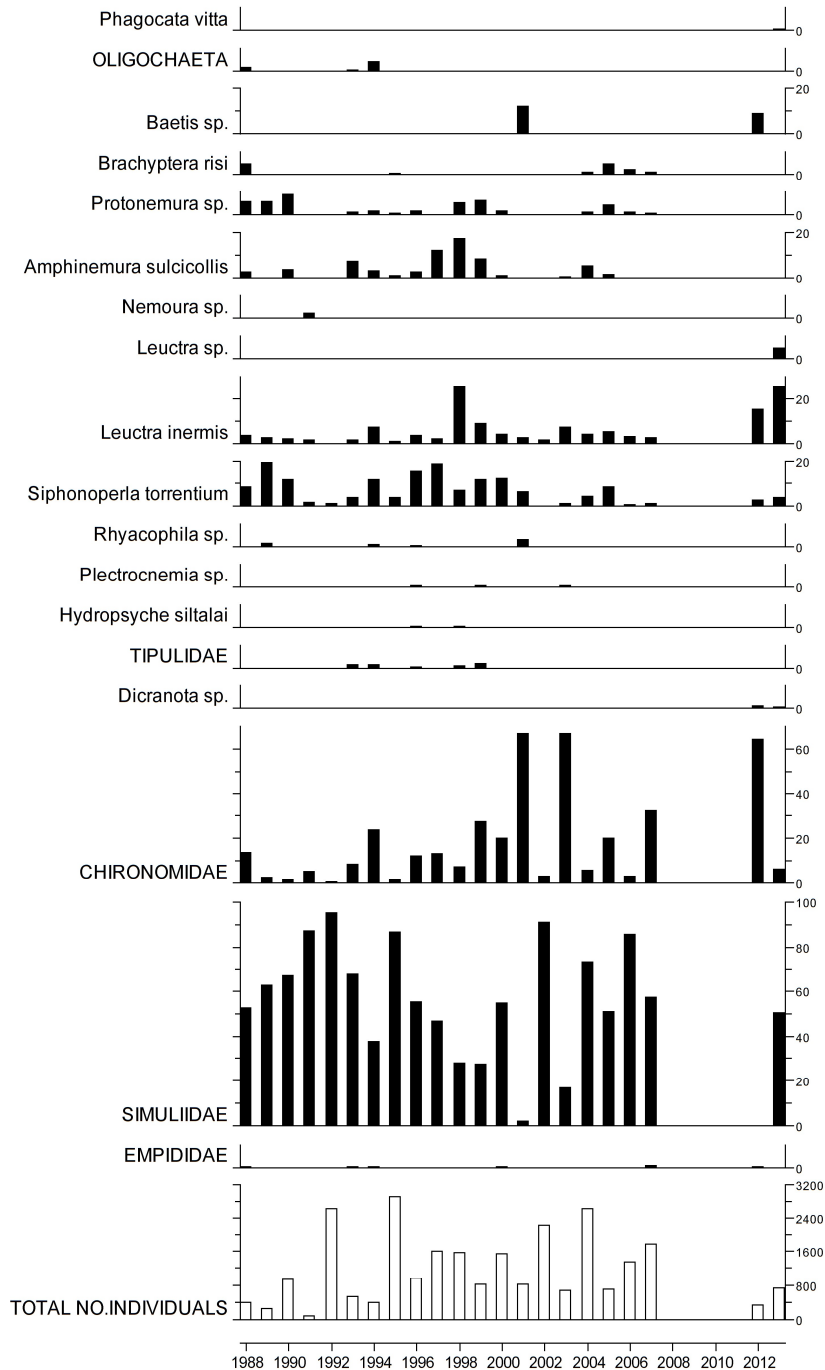

6.19.2. Macroinvertebrate data

6.19.2.1. Percentage abundance summary, Beaghs Burn

2014 - 2019 samples archived awaiting funding for analysis.
 No analysis between 2007 and 2012 due to funding cuts.

6.19.2.2. Summary statistics, Beaghs Burn

2014 - 2019 samples archived awaiting funding for analysis.
 No analysis between 2007 and 2012 due to funding cuts.