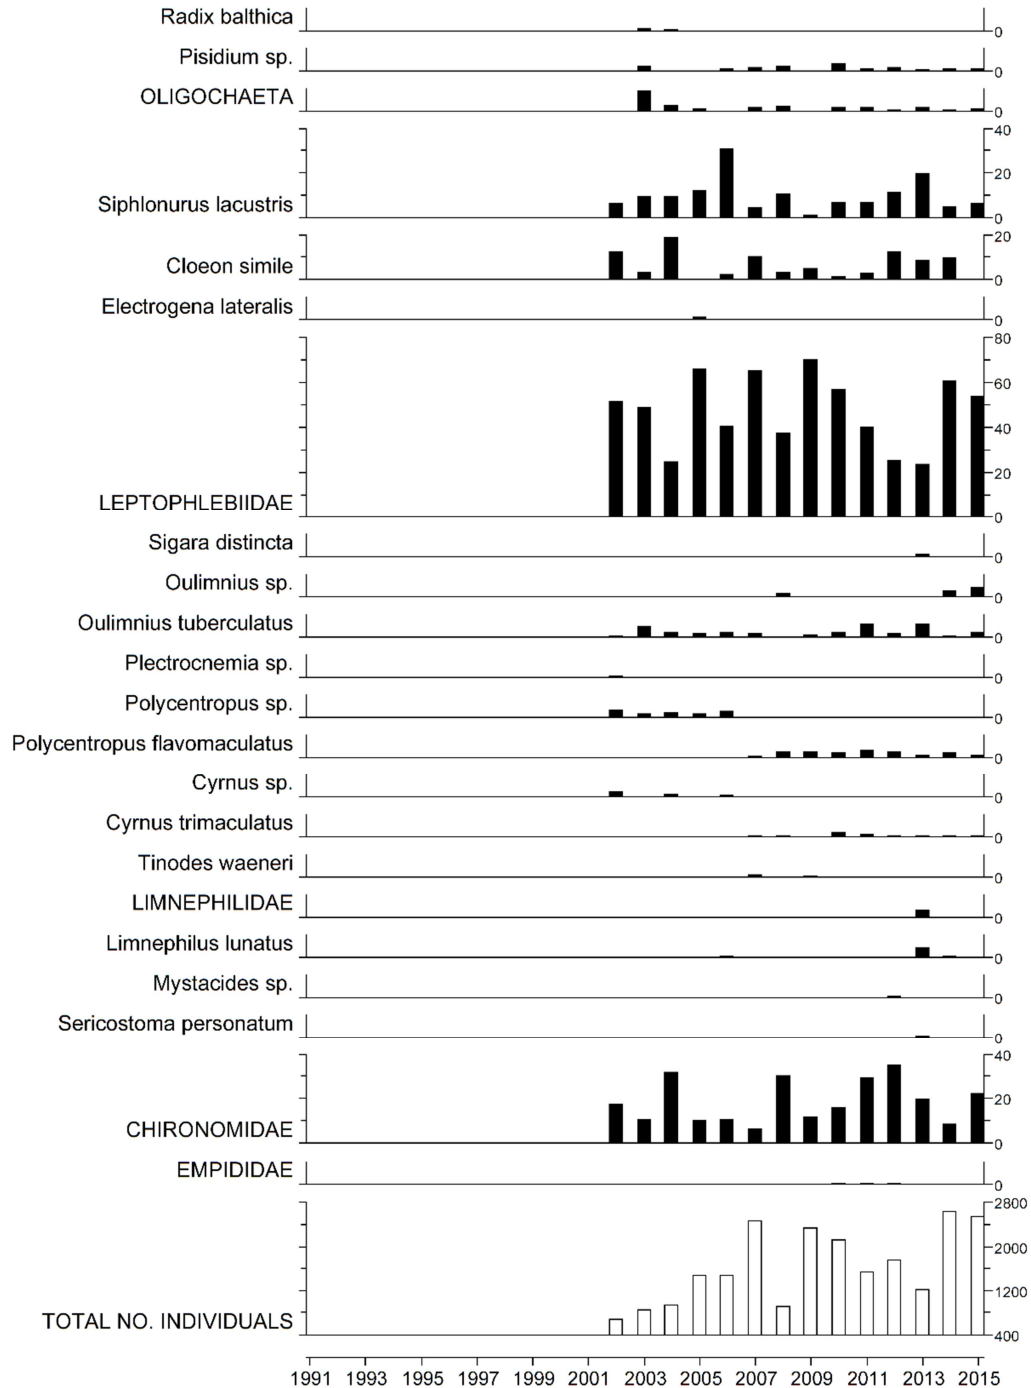

6.23.2. Macroinvertebrate data

6.23.2.1. Percentage abundance summary, Loch Coire Fionnarach

2016 - 2019 samples archived awaiting funding for analysis

6.23.2.2. Summary statistics, Loch Coire Fionnarach