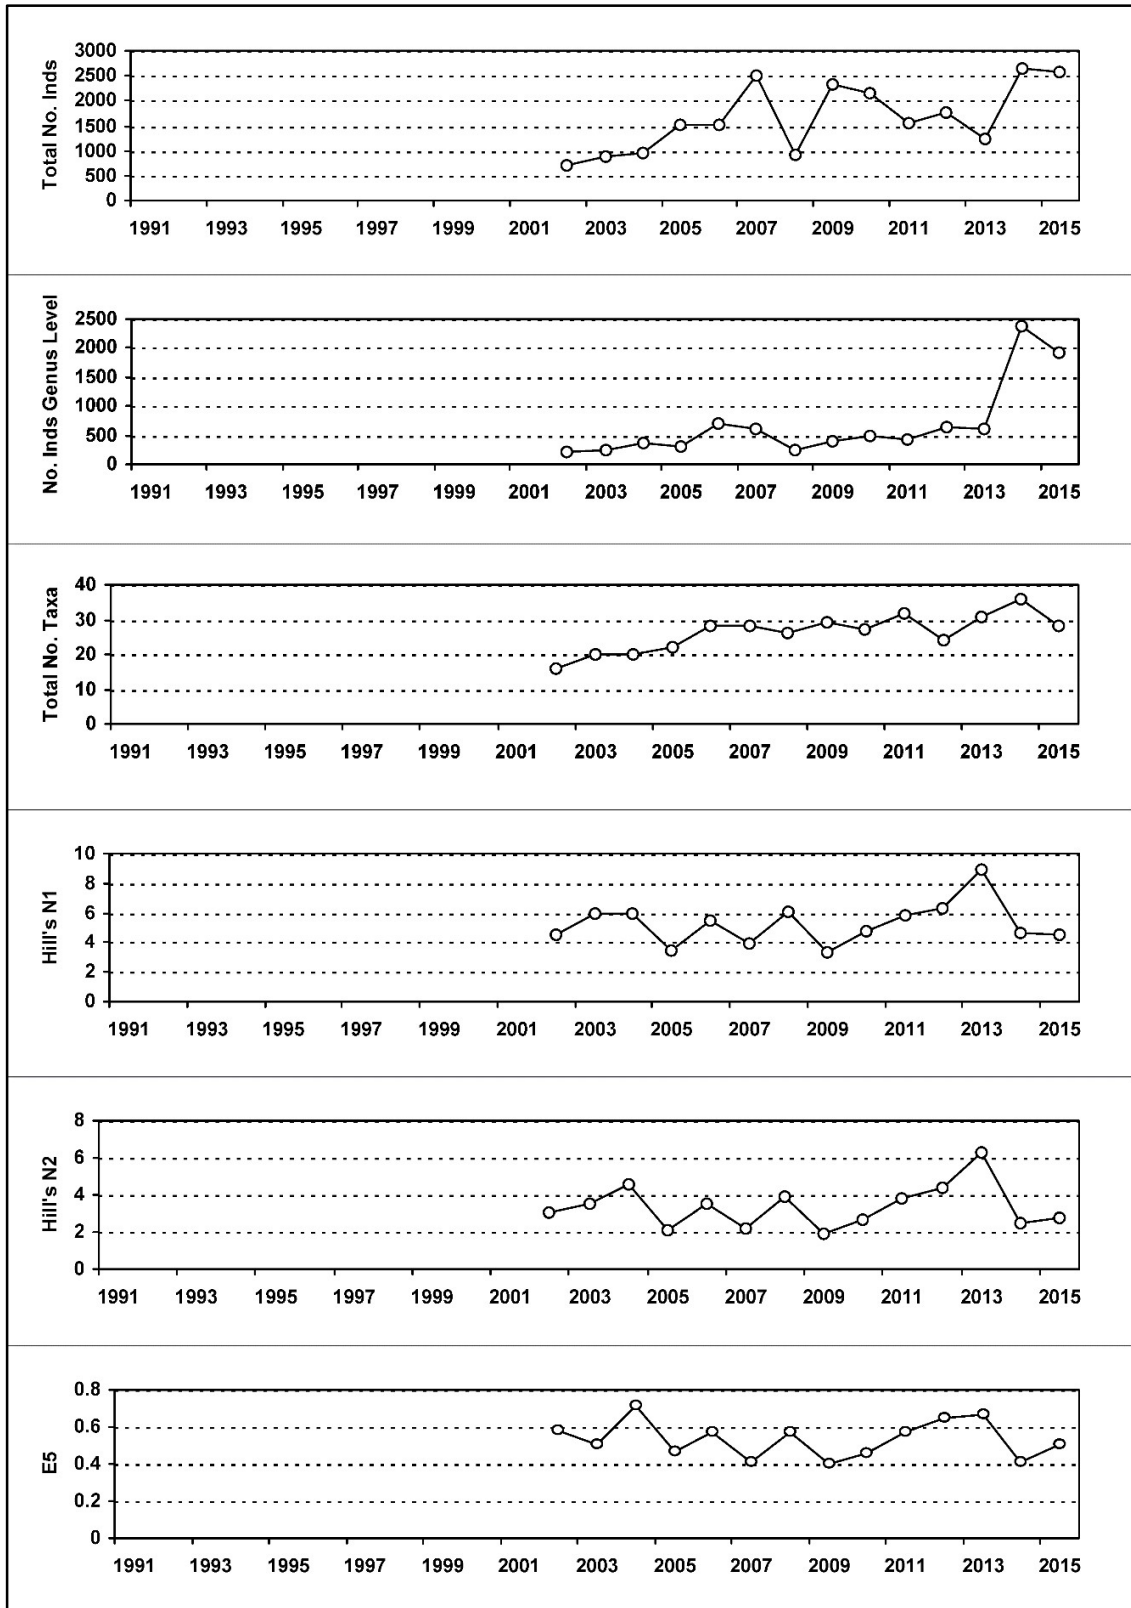

6.23.2. Macroinvertebrate data

6.23.2.1. Percentage abundance summary, Loch Coire Fionnarach

2016 - 2019 samples archived awaiting funding for analysis

6.23.2.2. Summary statistics, Loch Coire Fionnarach