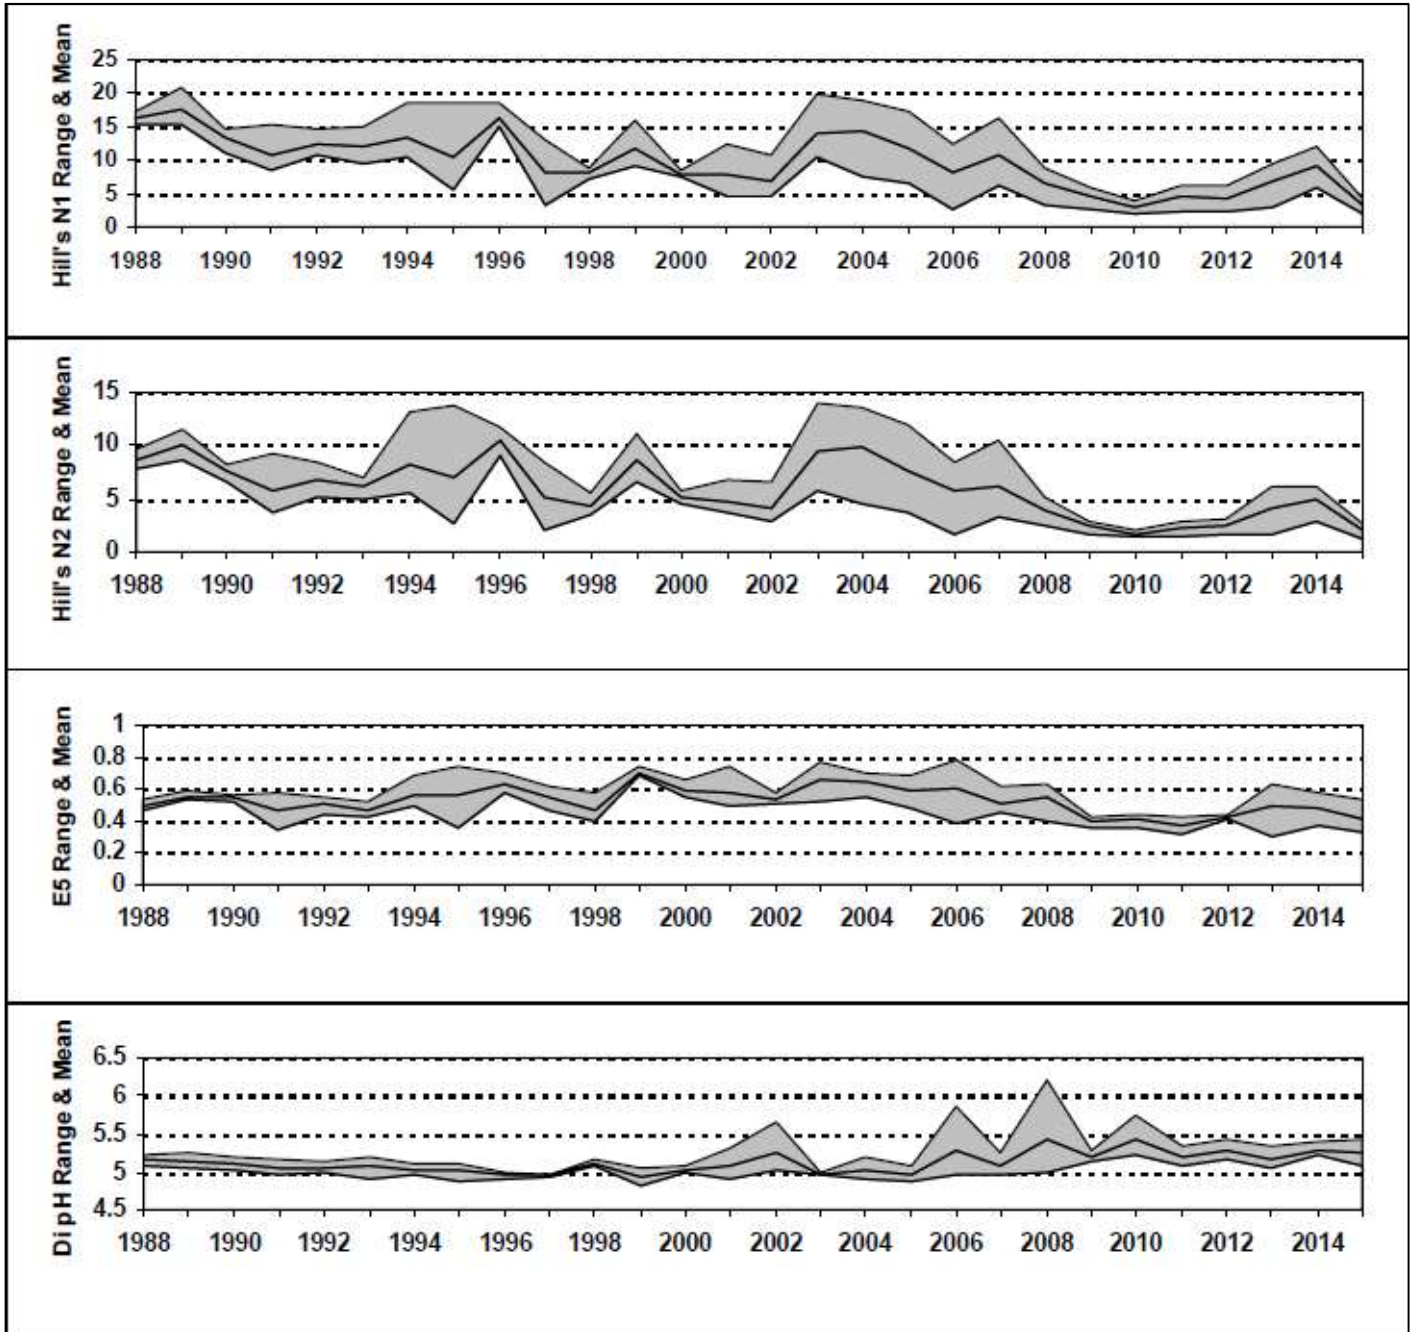

6.4.4. Epilithic diatom data

6.4.4.1. Percentage abundance summary, Lochnagar

2016 to 2019 samples archived awaiting funding for analysis

6.4.4.2. Summary statistics, Lochnagar

2016 to 2019 samples archived awaiting funding for analysis