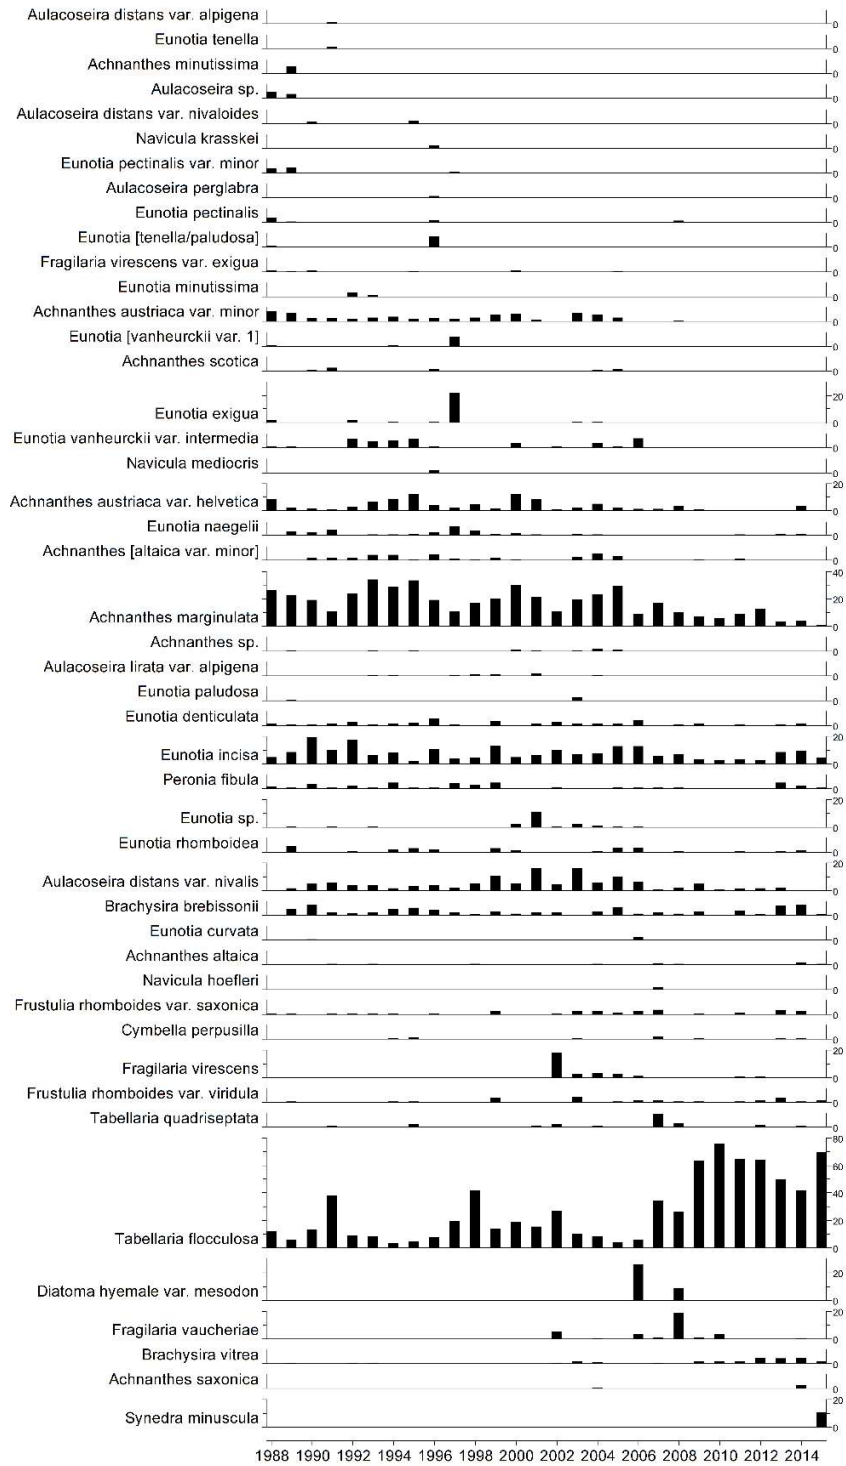

6.4.4. Epilithic diatom data

6.4.4.1. Percentage abundance summary, Lochnagar

2016 to 2019 samples archived awaiting funding for analysis

6.4.4.2. Summary statistics, Lochnagar

2016 to 2019 samples archived awaiting funding for analysis